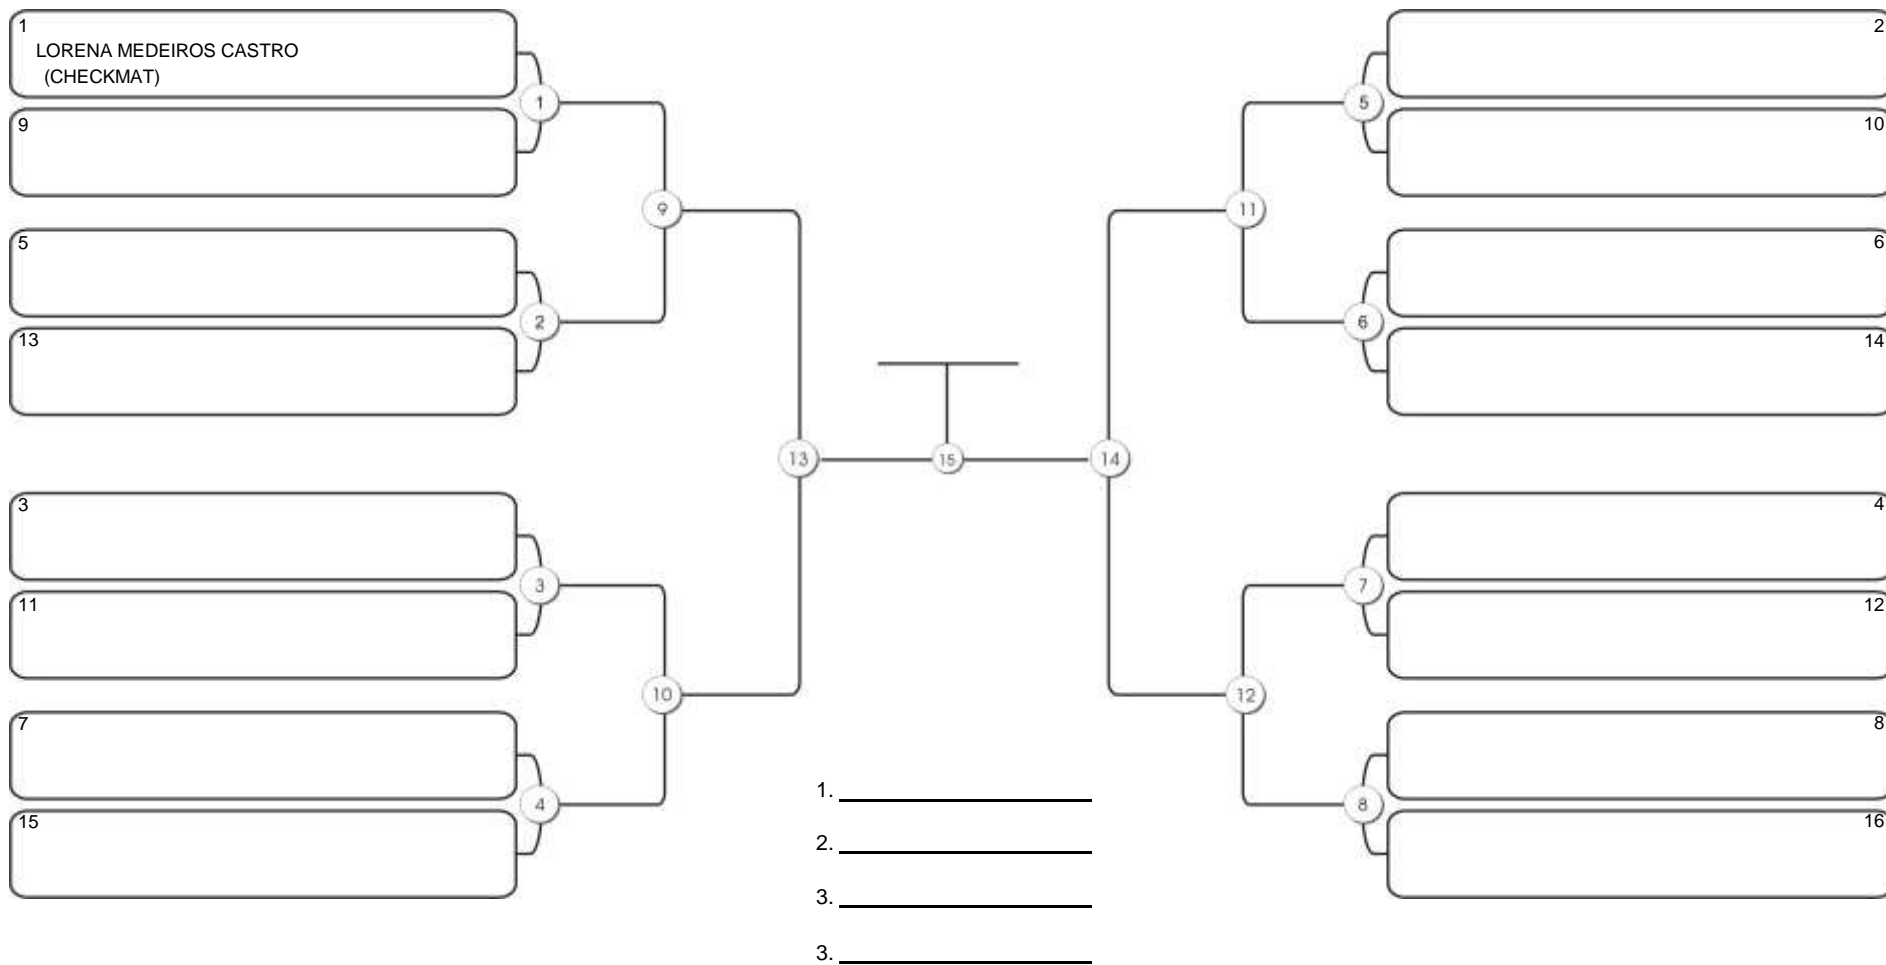

FORTAL CUP

GINASIO CARLOS ALBERTO PORTELA MARACANAU, 21 a 22 ago 2021

#1 Competidores

MASTER FEM PRETA ABSOLUTO

Responsável:
Nome: _____
Assinatura: _____