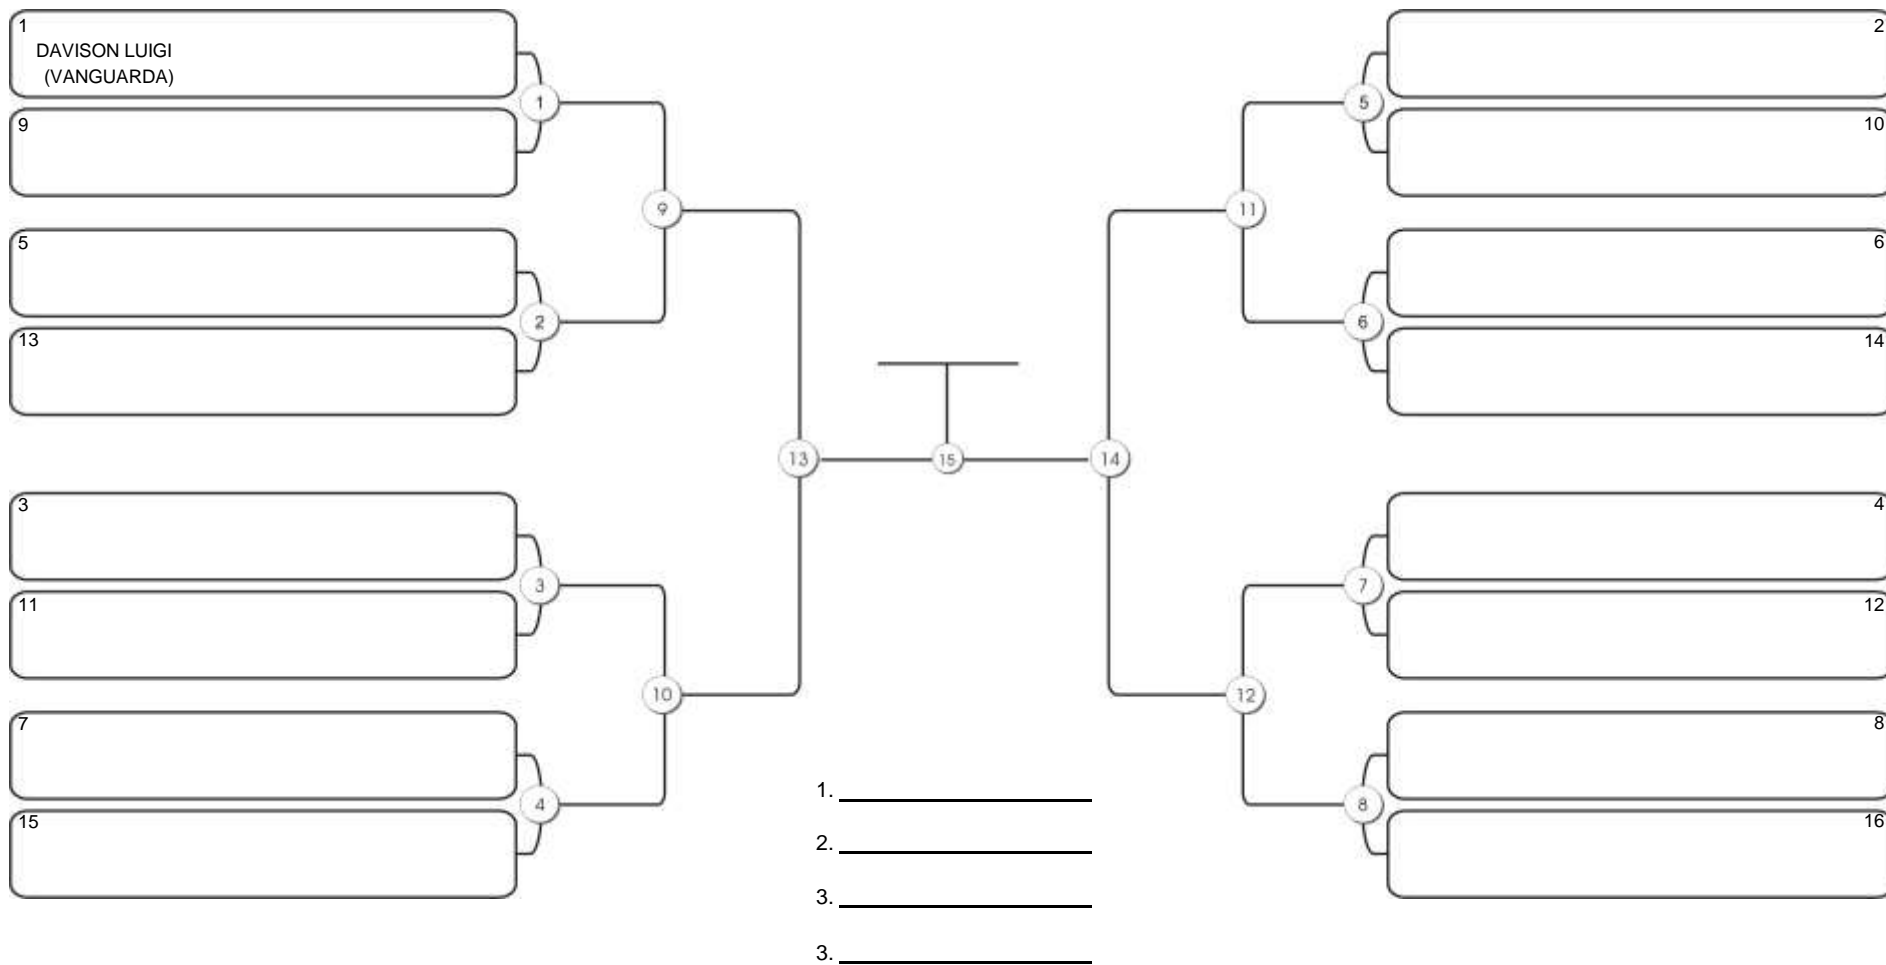

FORTAL CUP

GINASIO CARLOS ALBERTO PORTELA MARACANAU, 21 a 22 ago 2021

#1 Competidores

NO GI INF JUV B MASC AMAREL-LARANJA-VERDE PLUMA

Responsável: _____
Nome: _____
Assinatura: _____