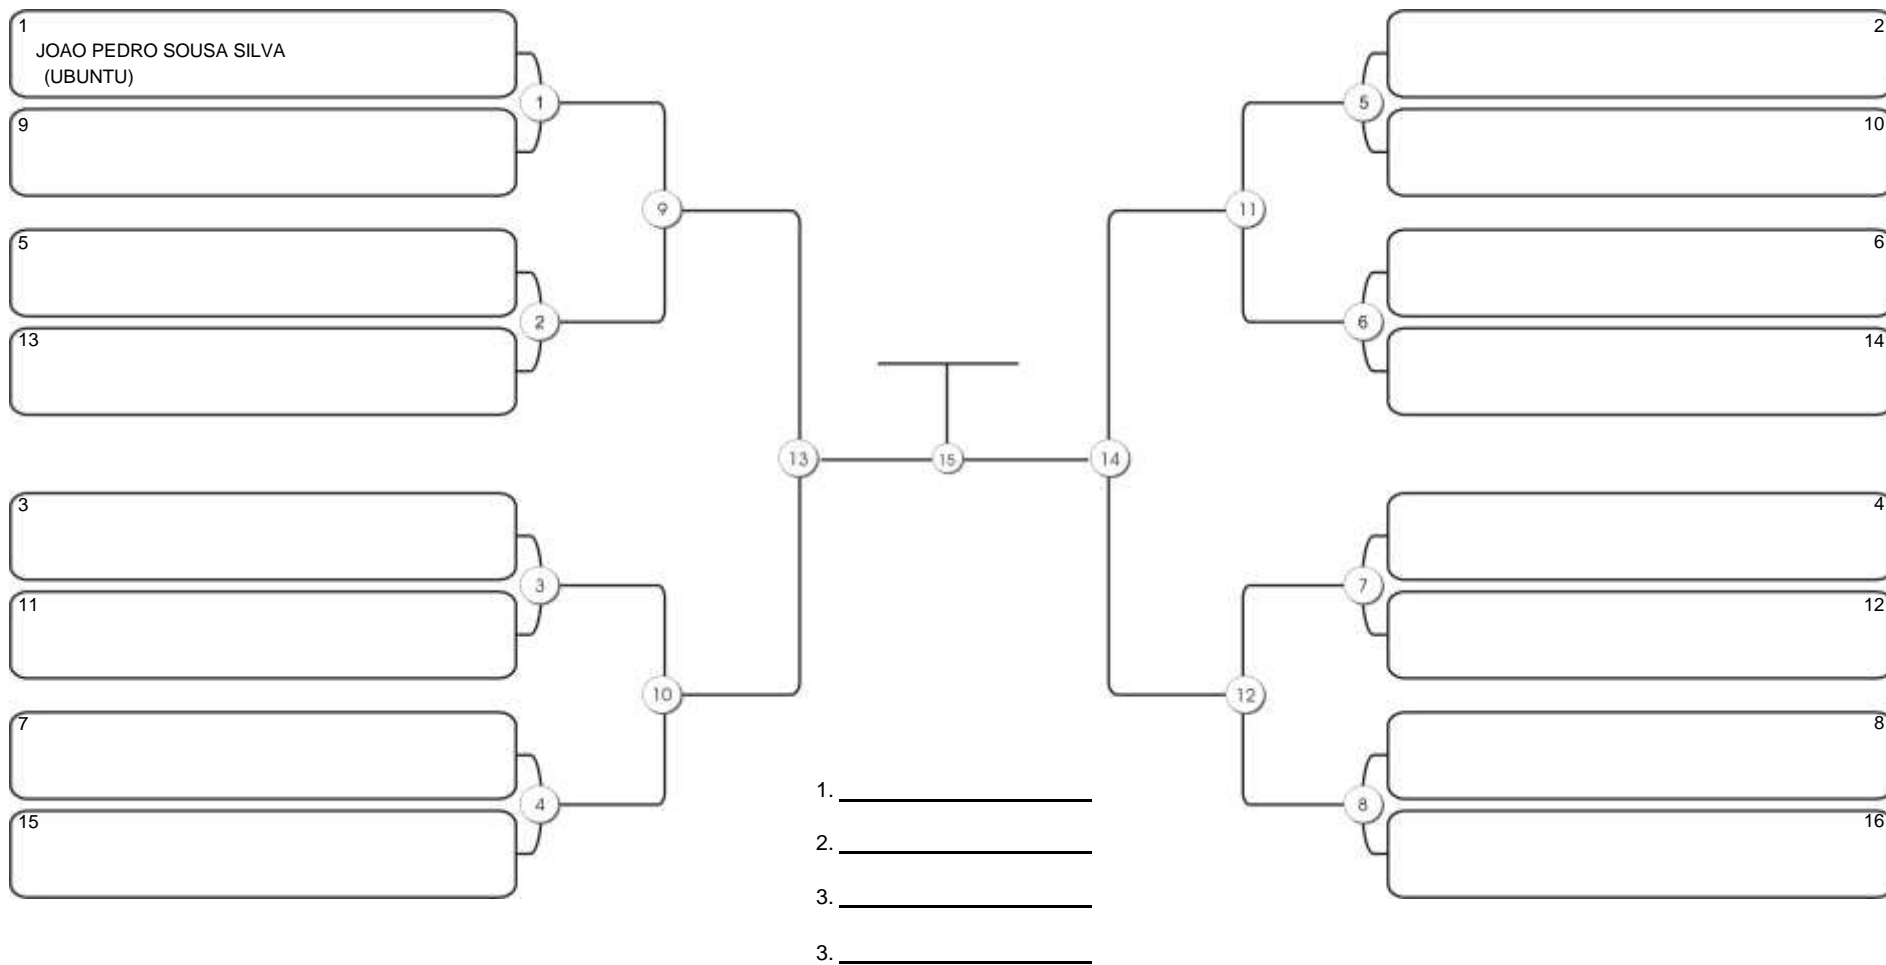

FORTAL CUP

GINASIO CARLOS ALBERTO PORTELA MARACANAU, 21 a 22 ago 2021

NO GI JUVENIL MASC BRANCA MÉDIO

Responsável: _____
Nome: _____
Assinatura: _____