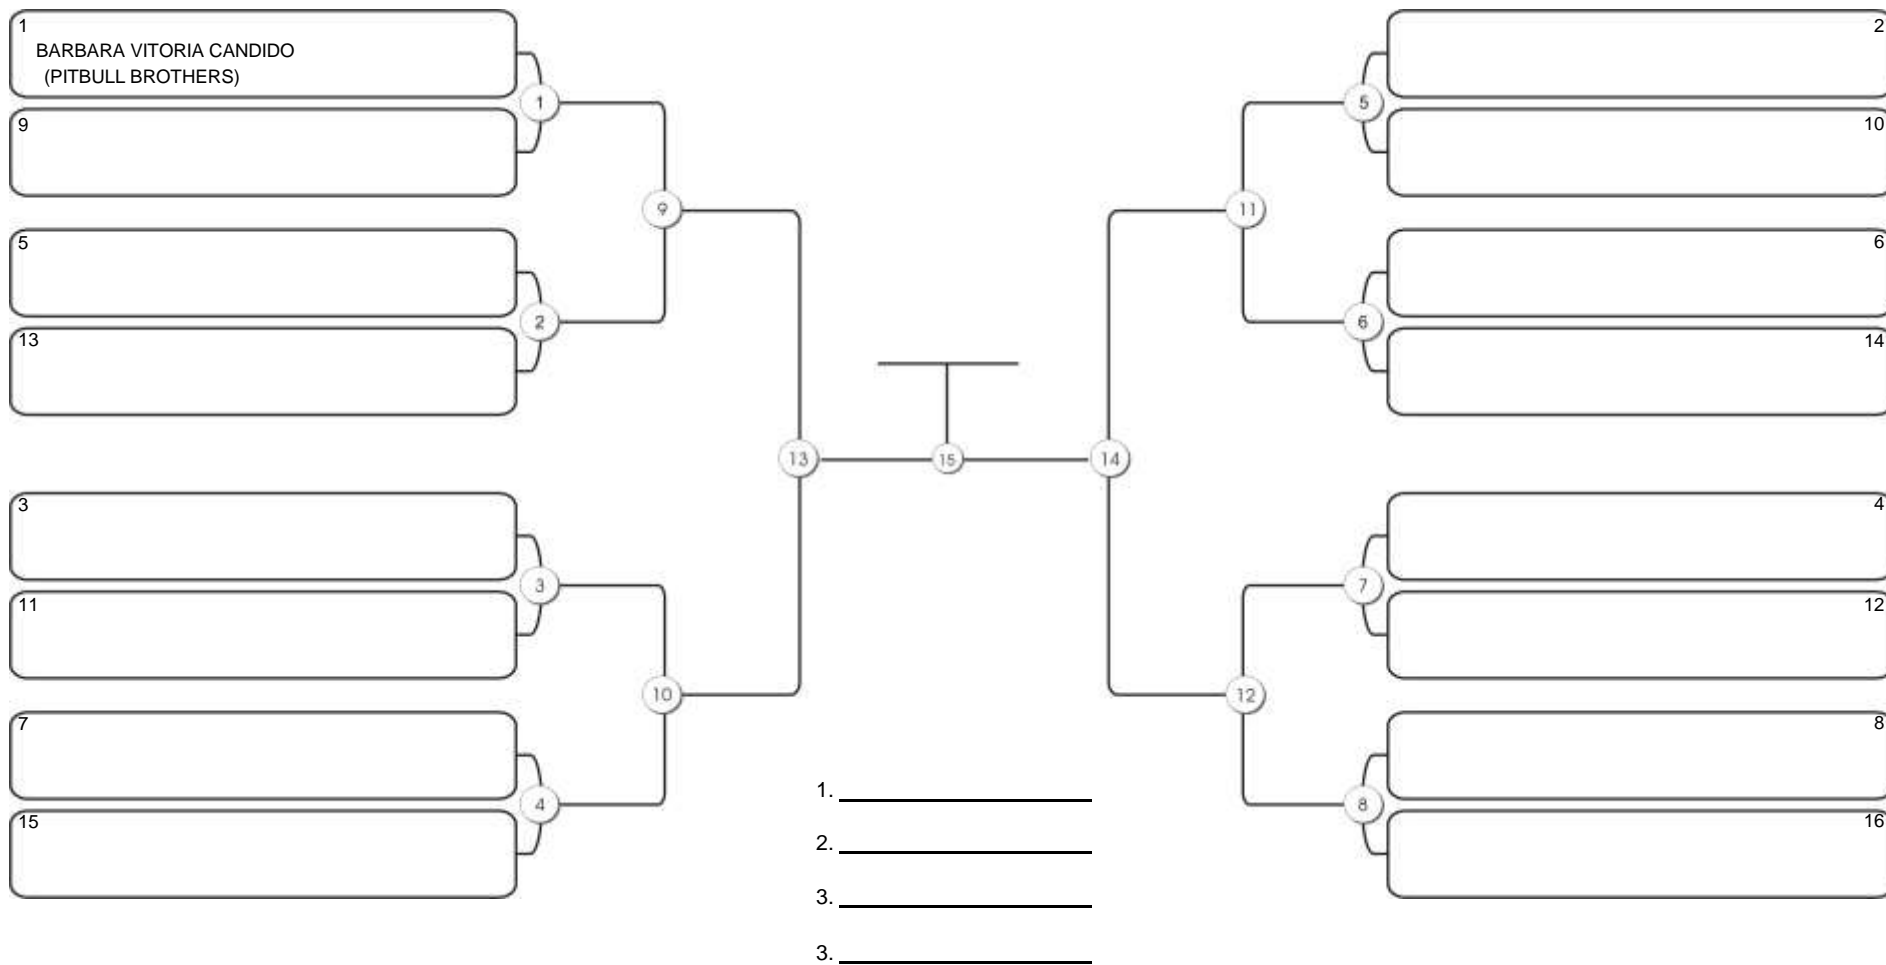

FORTAL CUP

GINASIO CARLOS ALBERTO PORTELA MARACANAU, 21 a 22 ago 2021

#1 Competidores

NO GI INF JUV A FEM AMAREL-LARANJA-VERDE PESADÍSSIMO

Responsável: _____
Nome: _____
Assinatura: _____