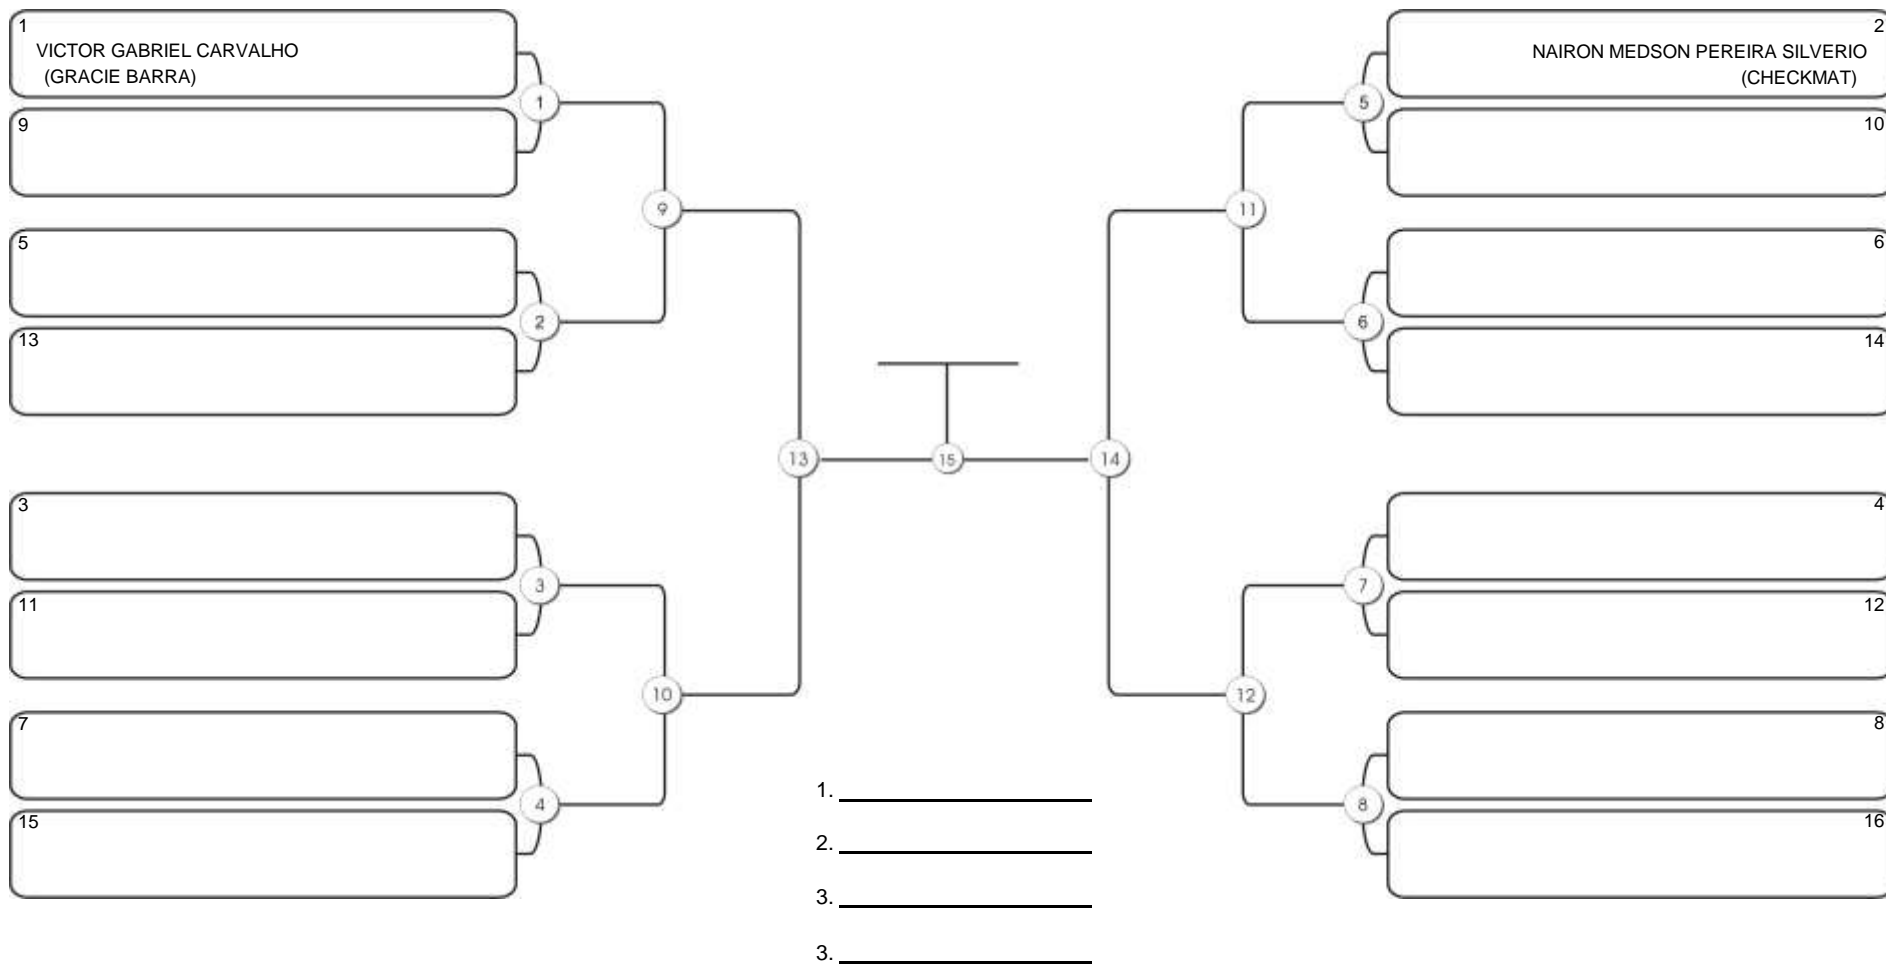

FORTAL CUP

GINASIO CARLOS ALBERTO PORTELA MARACANAU, 21 a 22 ago 2021

INFA JUVENIL B 14 15 MASC BRANCA GALO

Responsável: _____
Nome: _____
Assinatura: _____