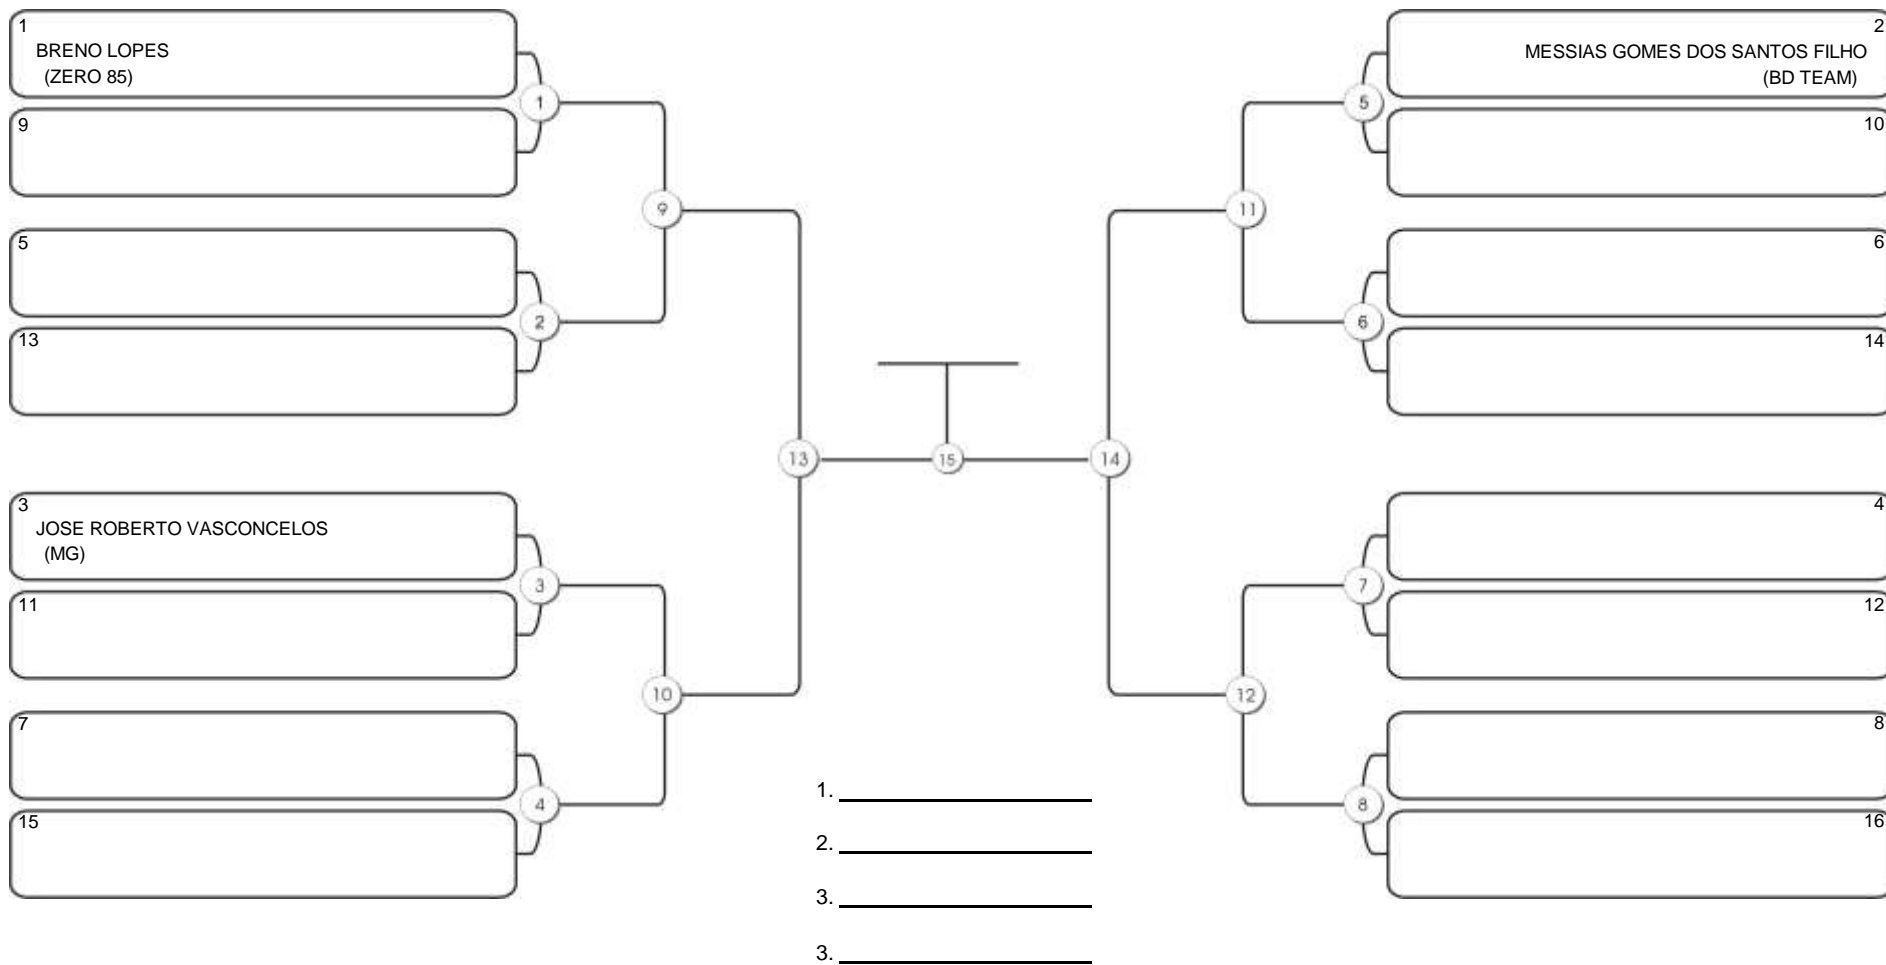

FORTAL CUP

GINASIO CARLOS ALBERTO PORTELA MARACANAU, 21 a 22 ago 2021

MASTER MASC BRANCA PLUMA

Responsável: _____
Nome: _____
Assinatura: _____