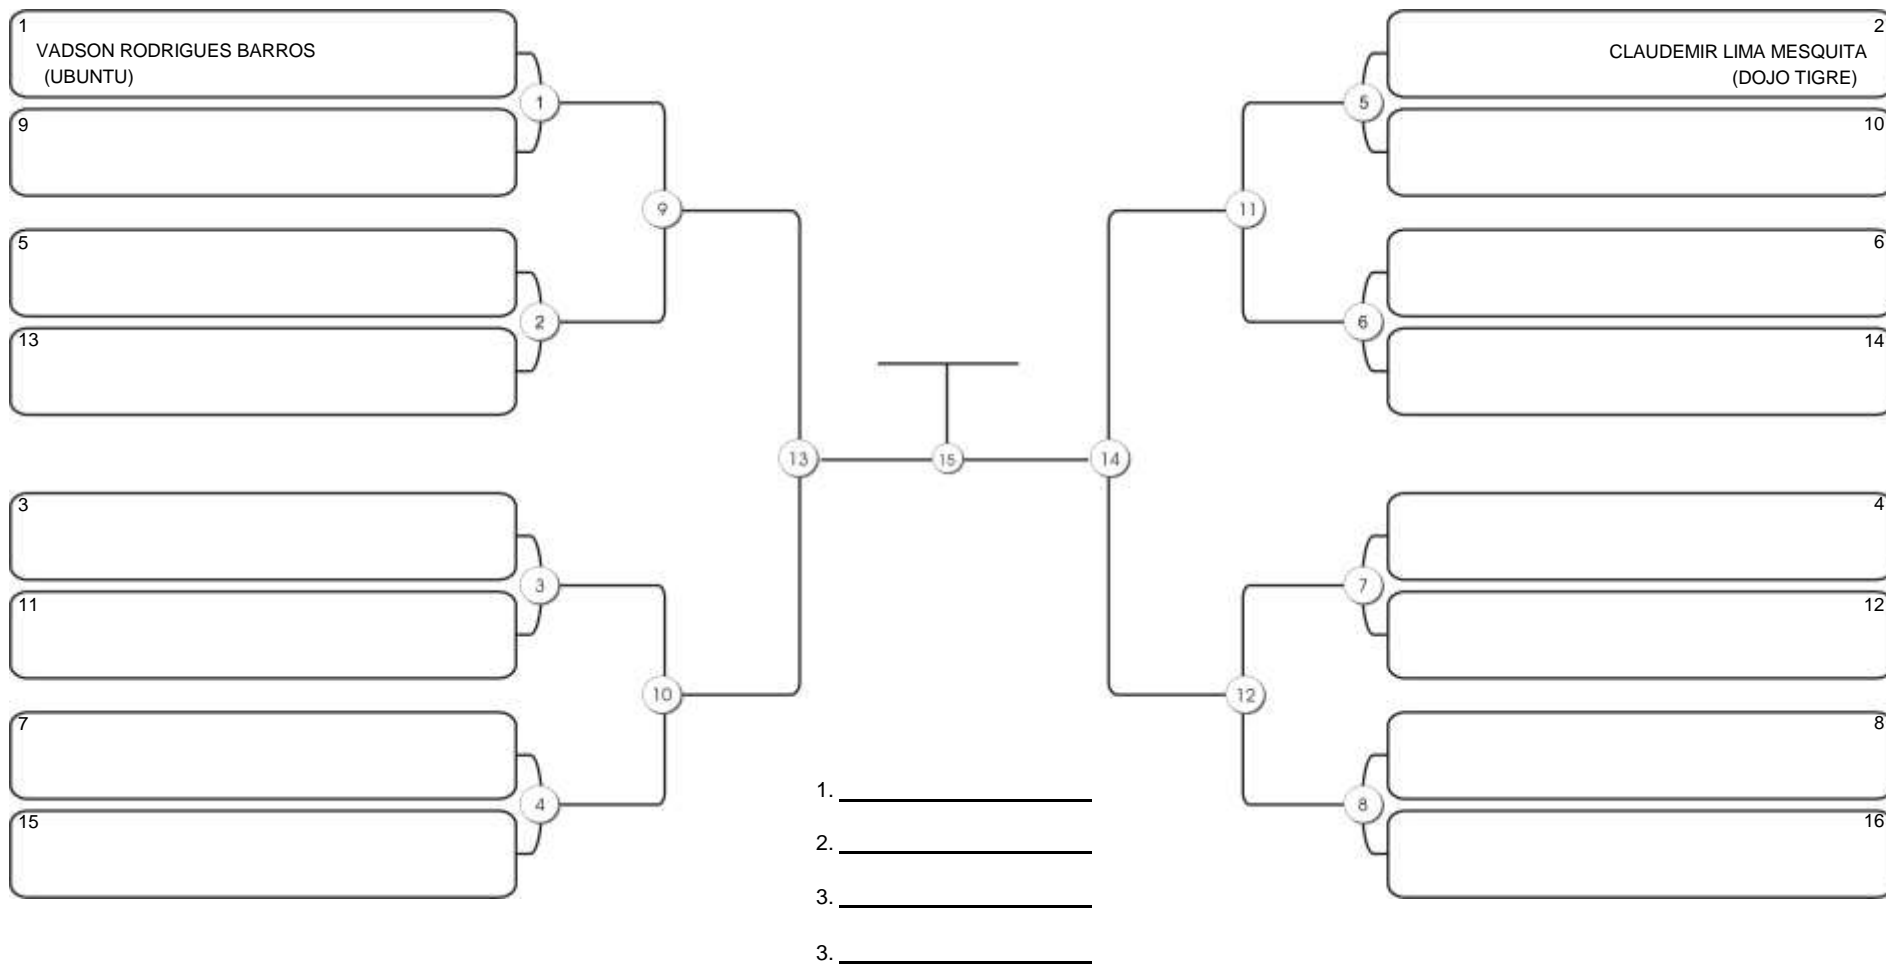

FORTAL CUP

GINASIO CARLOS ALBERTO PORTELA MARACANAU, 21 a 22 ago 2021

#2 Competidores

NO GI MASTER MASC BRANCA ABSOLUTO

Responsável: _____
Nome: _____
Assinatura: _____