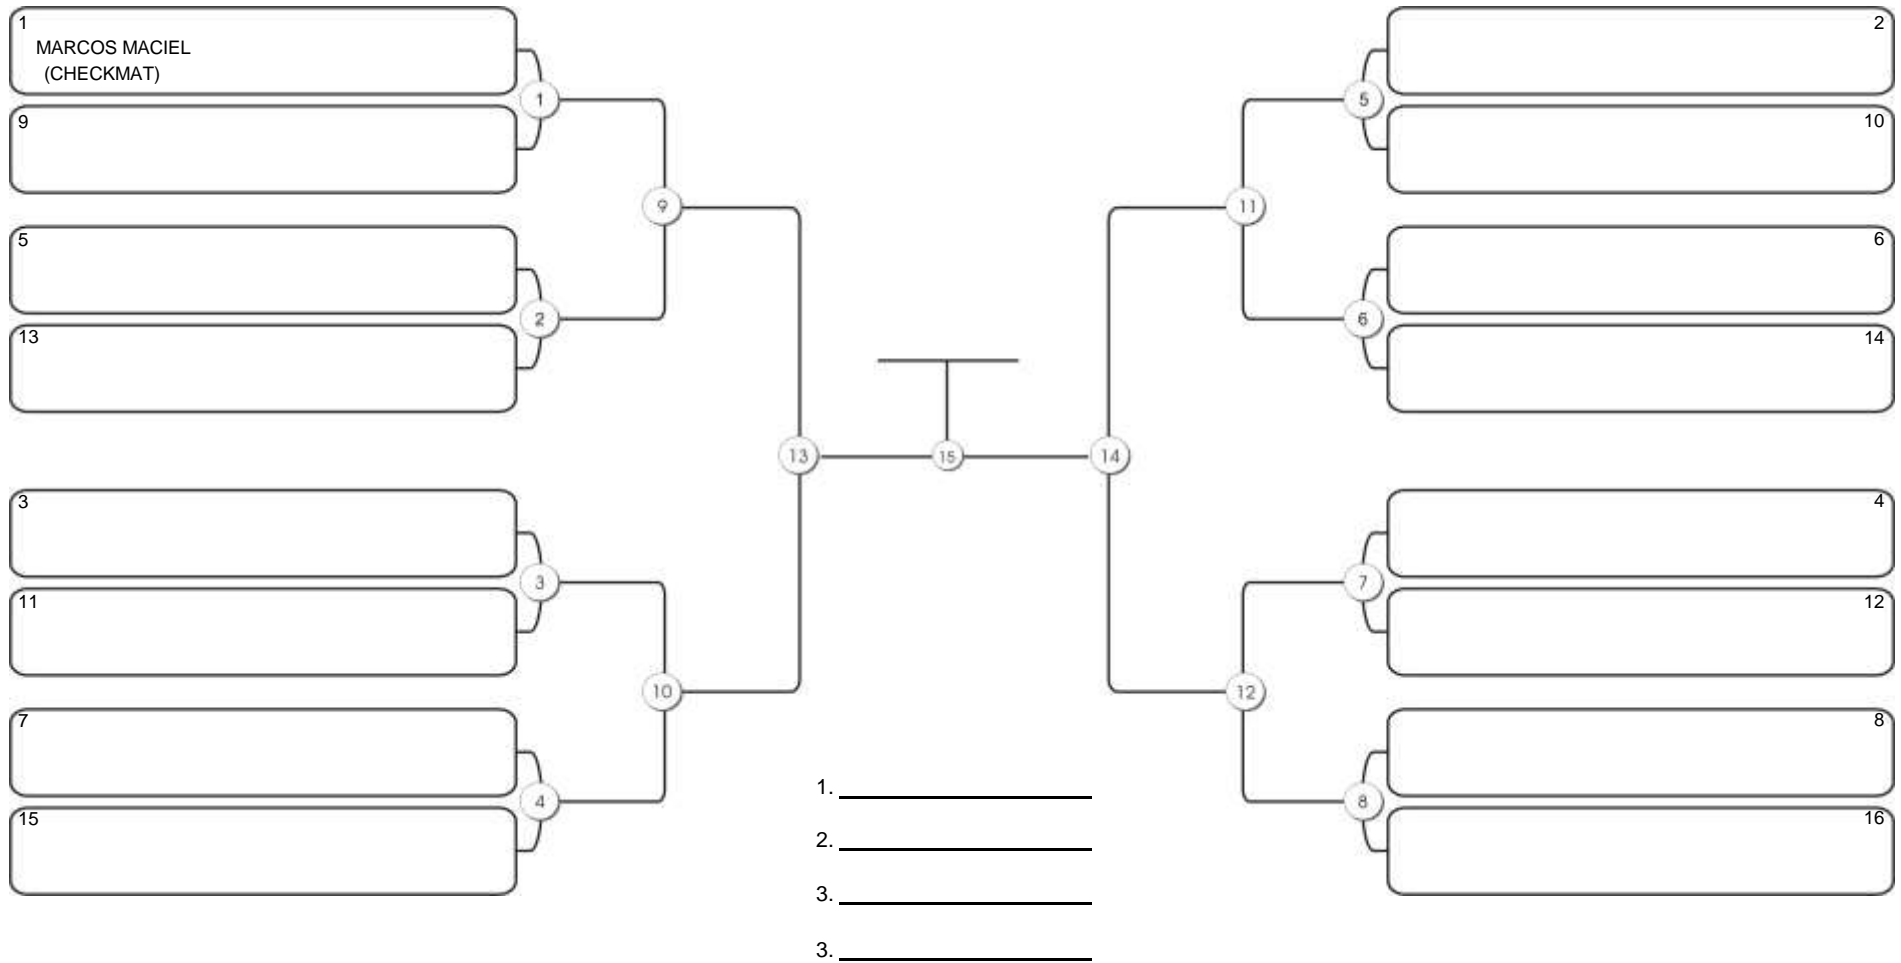

FORTAL CUP

GINASIO CARLOS ALBERTO PORTELA MARACANAU, 21 a 22 ago 2021

NO GI MASTER MASC PRETA PESADO

Responsável: _____
Nome: _____
Assinatura: _____