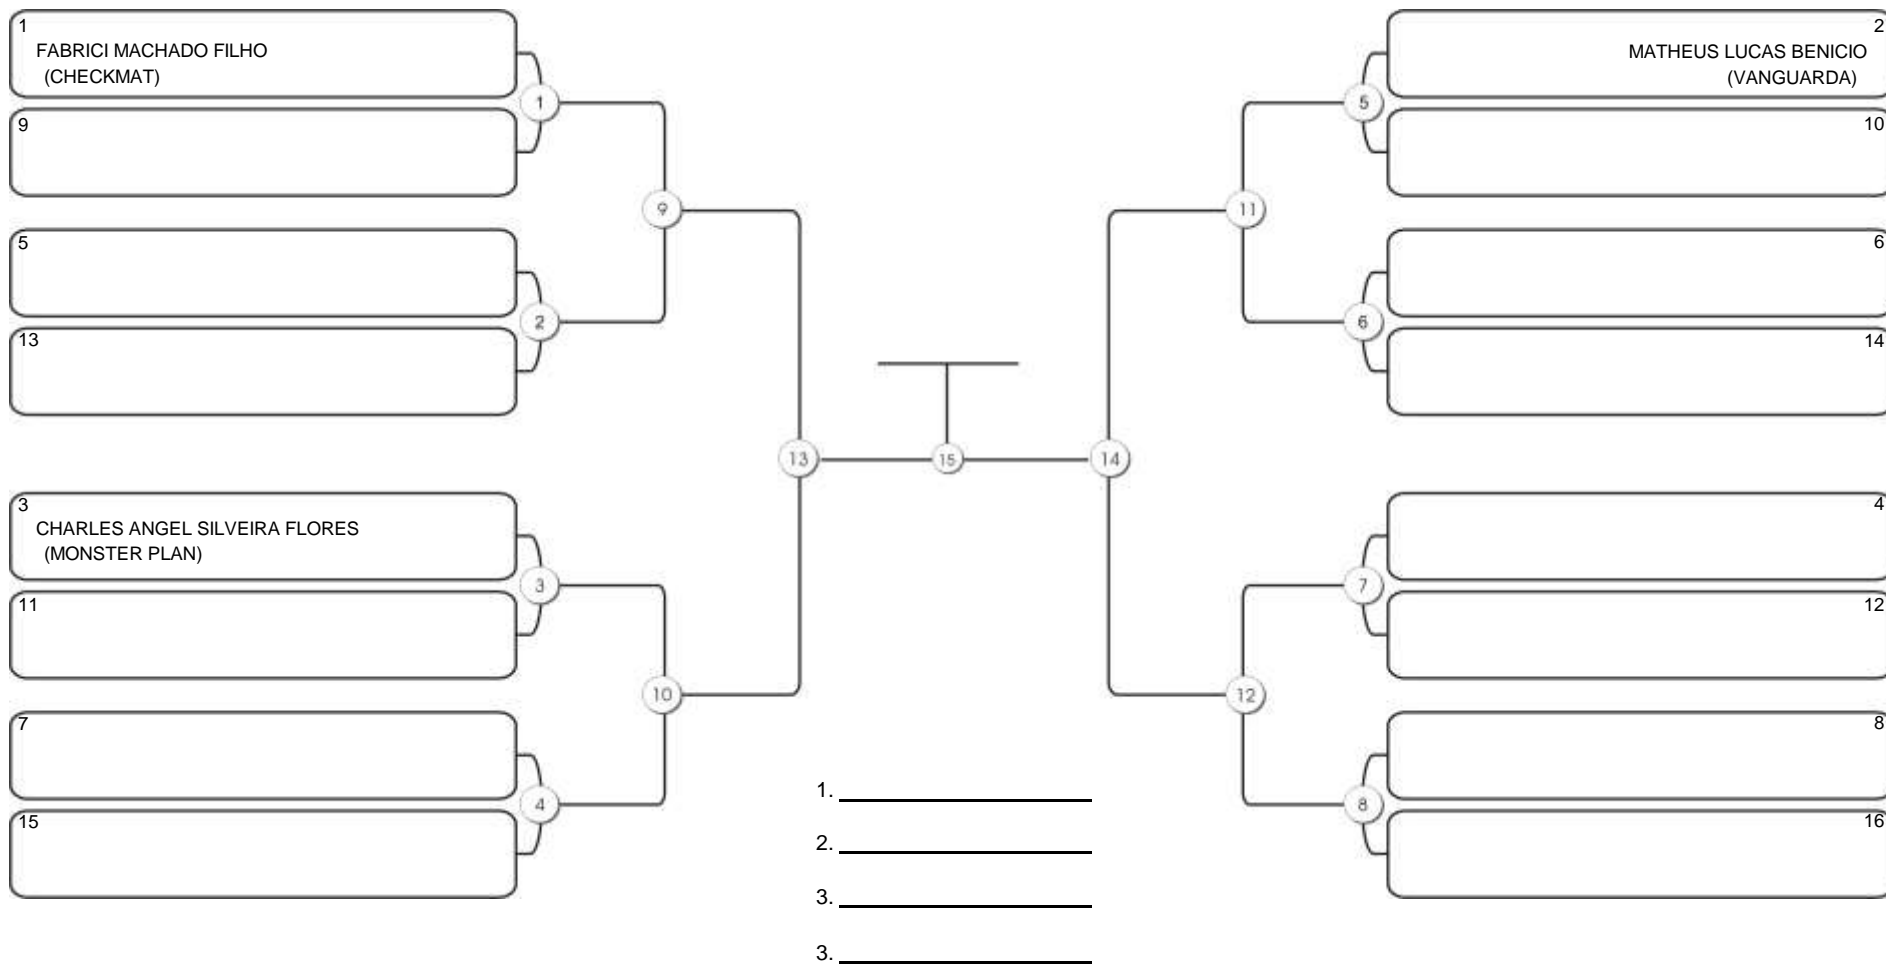

FORTAL CUP

GINASIO CARLOS ALBERTO PORTELA MARACANAU, 21 a 22 ago 2021

#3 Competidores

NO GI INF JUV B MASC BRANCA PESADÍSSIMO

Responsável: _____
Nome: _____
Assinatura: _____