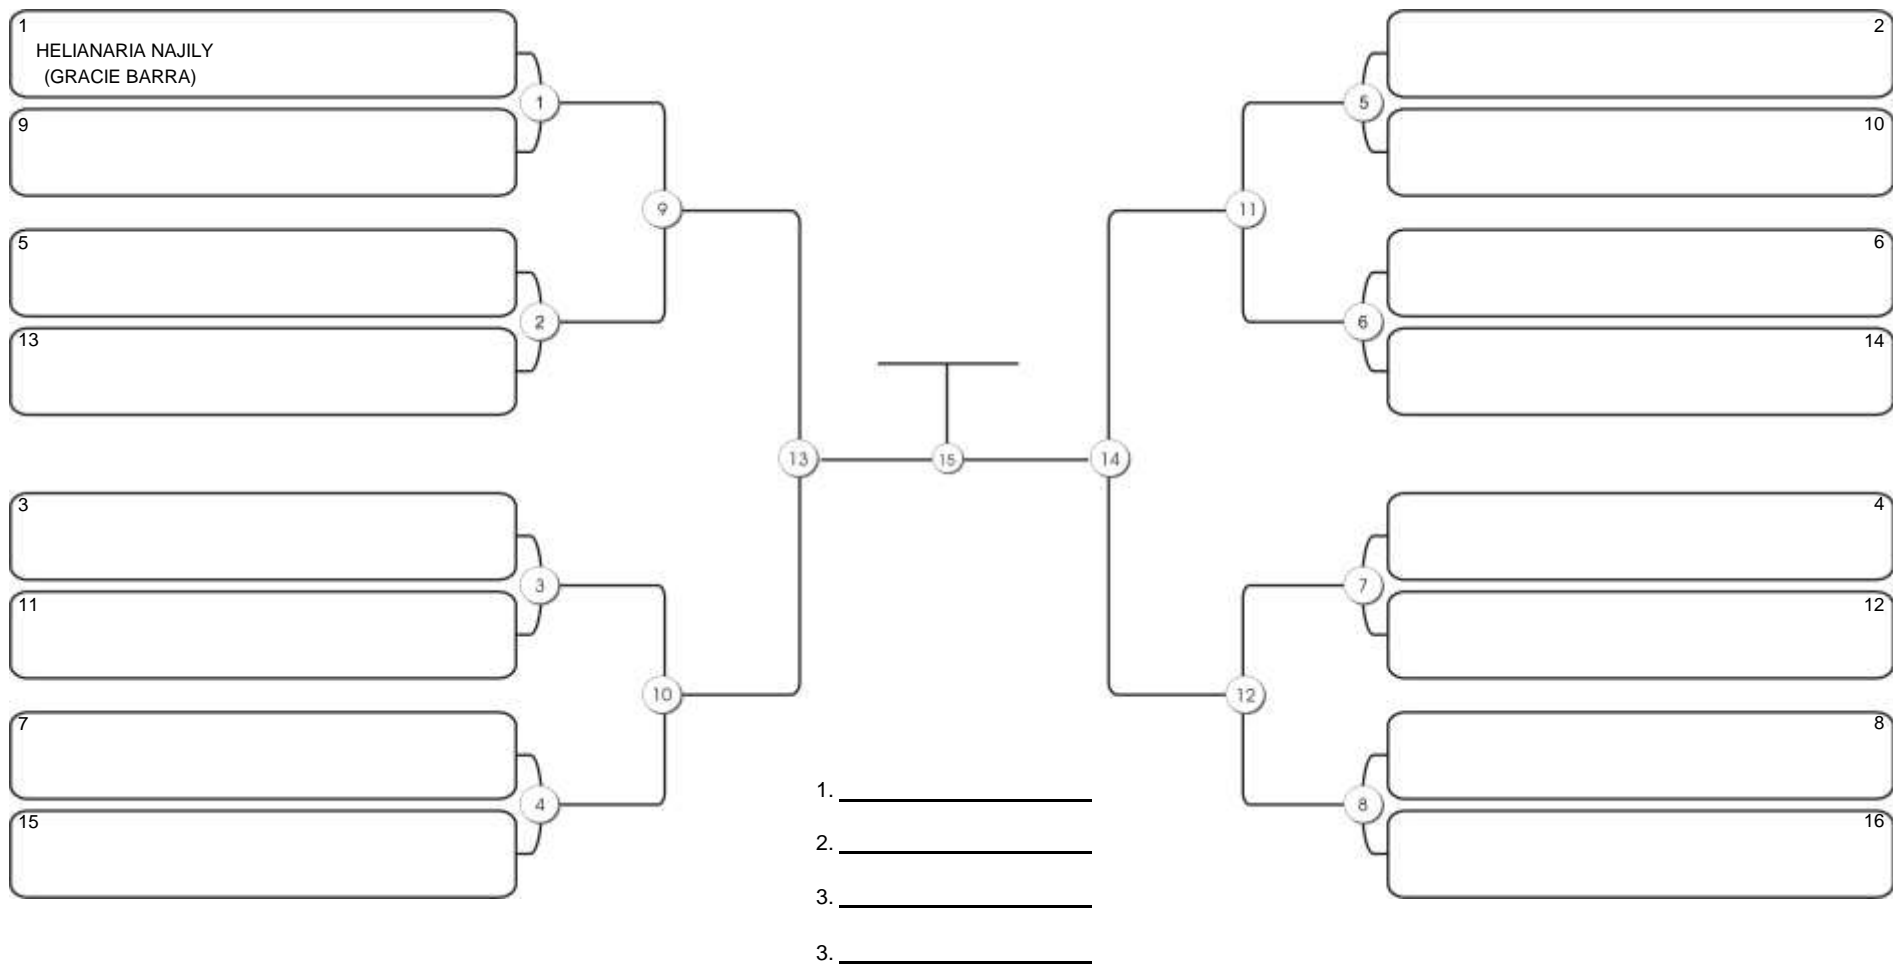

FORTAL CUP

GINASIO CARLOS ALBERTO PORTELA MARACANAU, 21 a 22 ago 2021

#1 Competidores

JUVENIL 16 E 17 FEM BRANCA ABSOLUTO

Responsável: _____
Nome: _____
Assinatura: _____