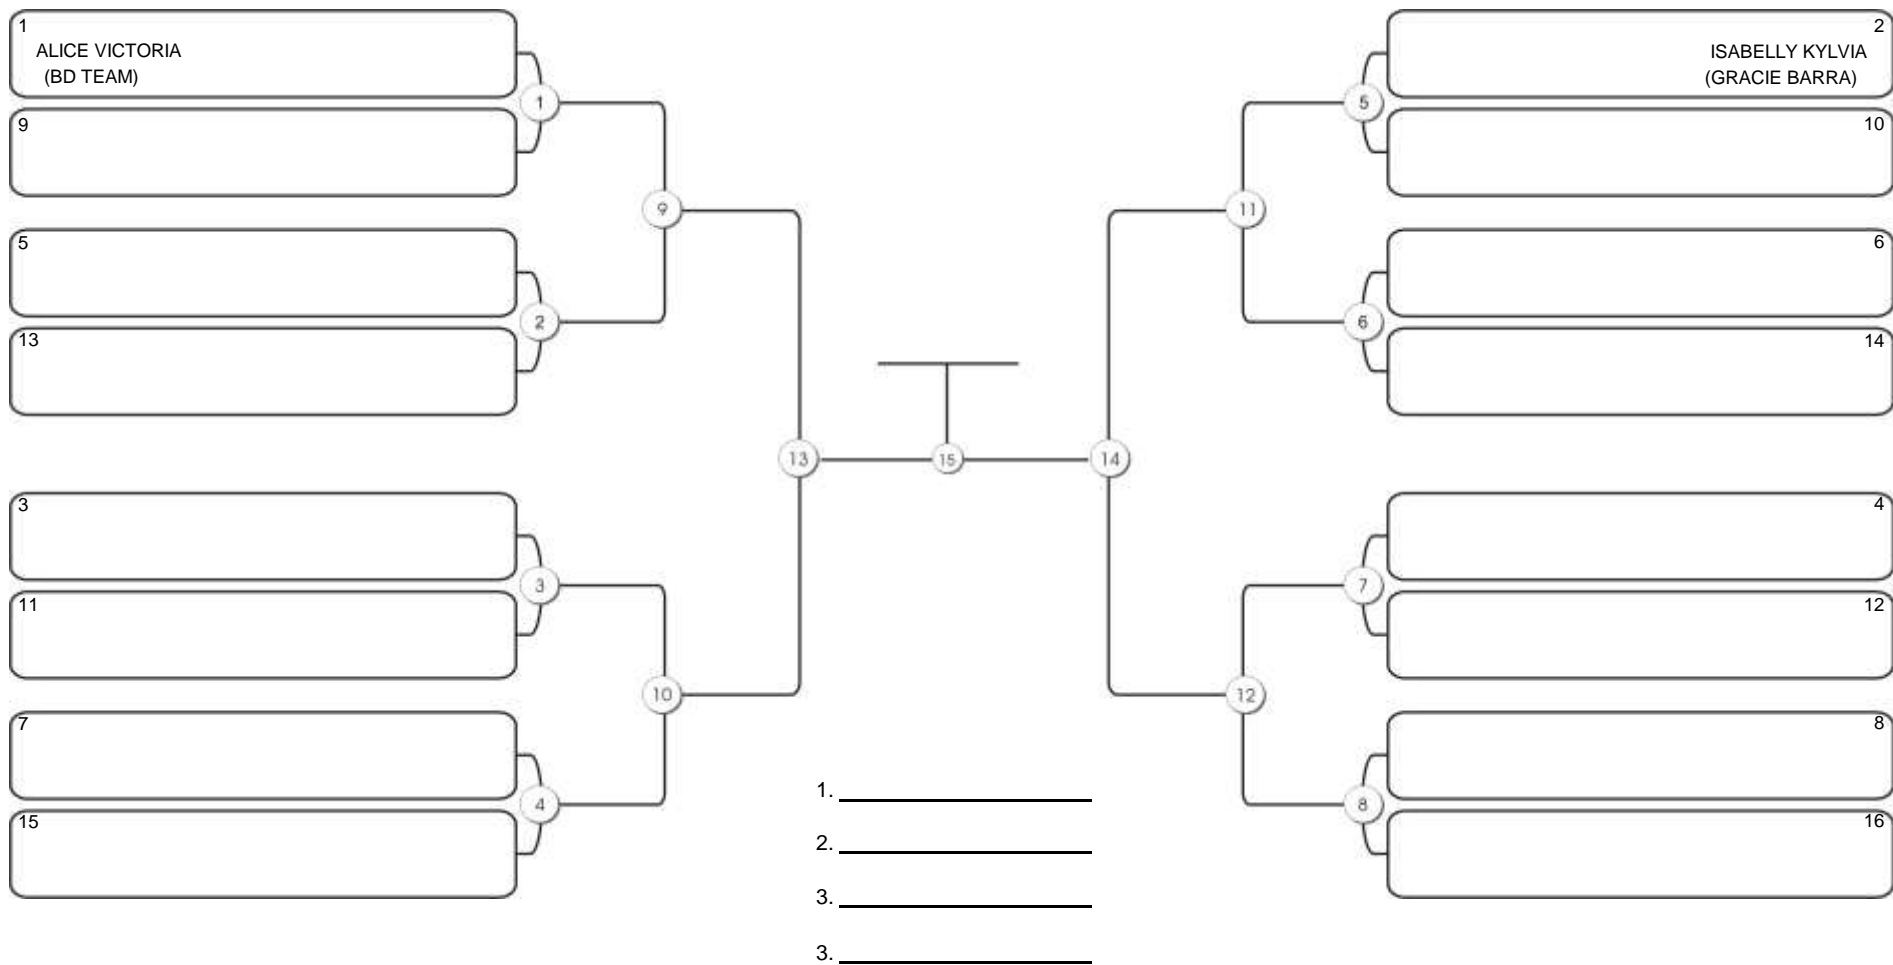

FORTAL CUP

GINASIO CARLOS ALBERTO PORTELA MARACANAU, 21 a 22 ago 2021

#2 Competidores

ADULTO FEM ROXA ABSOLUTO

Responsável: _____
Nome: _____
Assinatura: _____