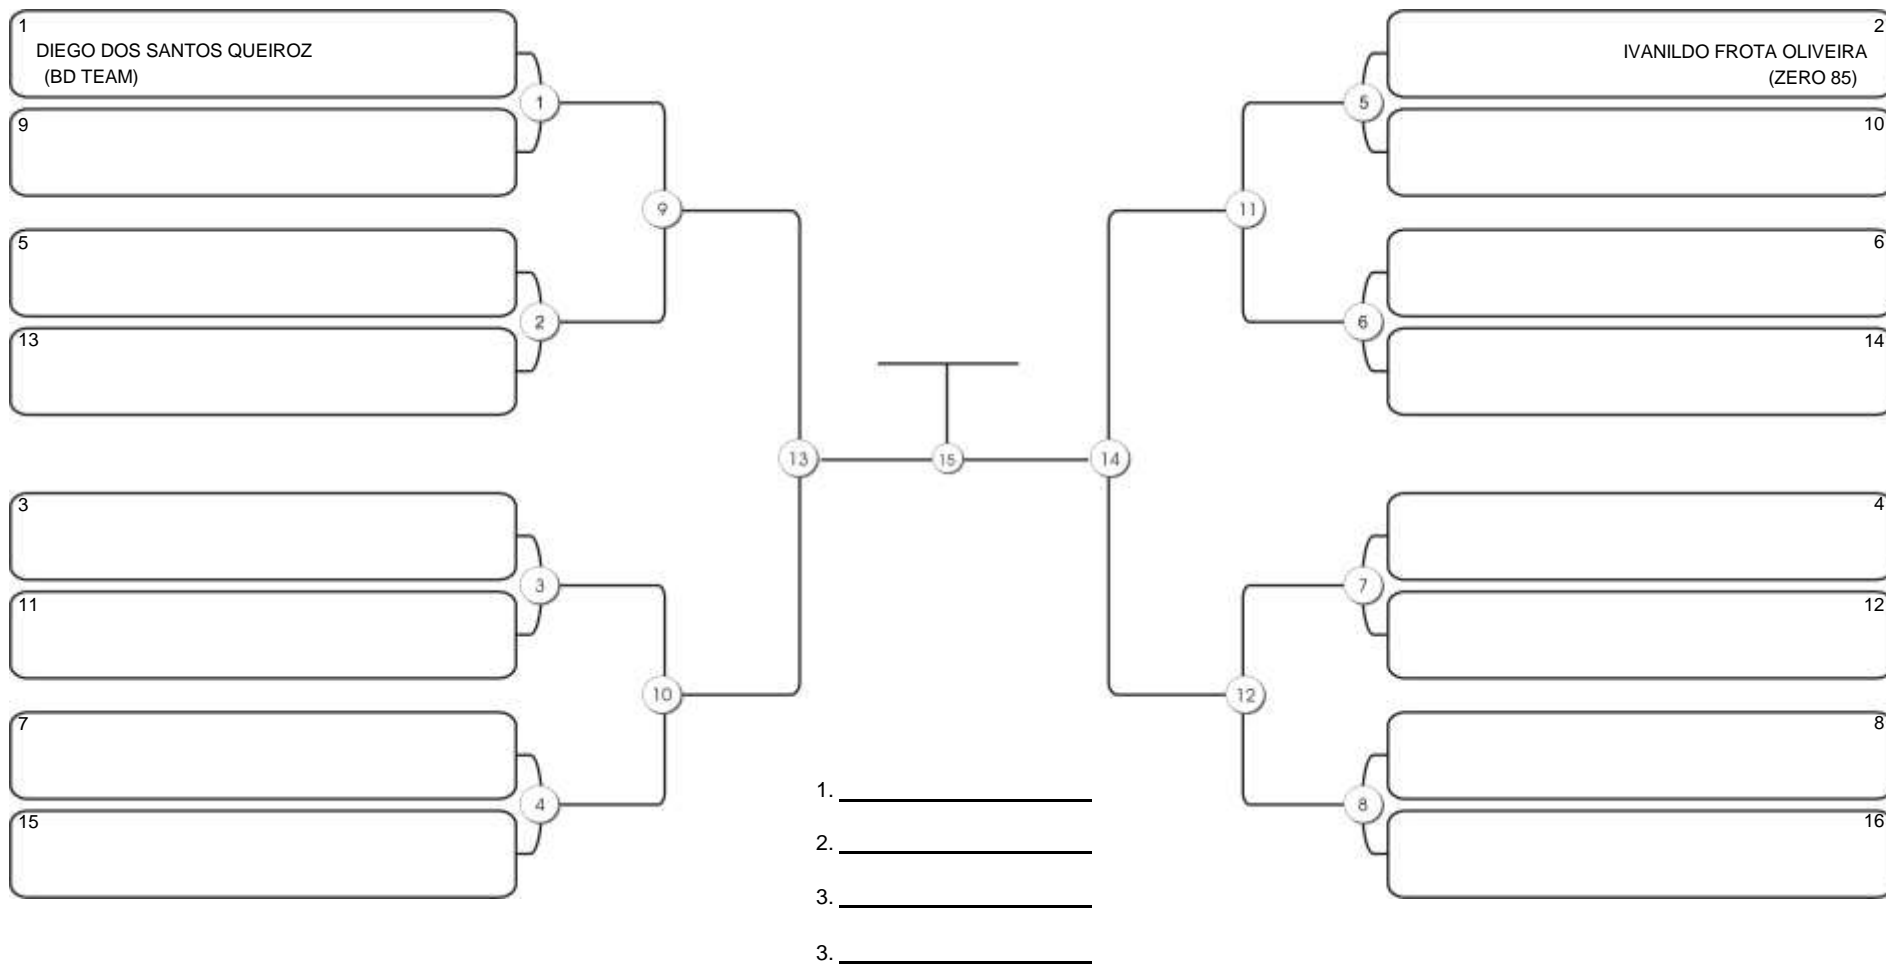

FORTAL CUP

GINASIO CARLOS ALBERTO PORTELA MARACANAU, 21 a 22 ago 2021

NO GI MASTER MASC AZUL PENNA

Responsável: _____
Nome: _____
Assinatura: _____