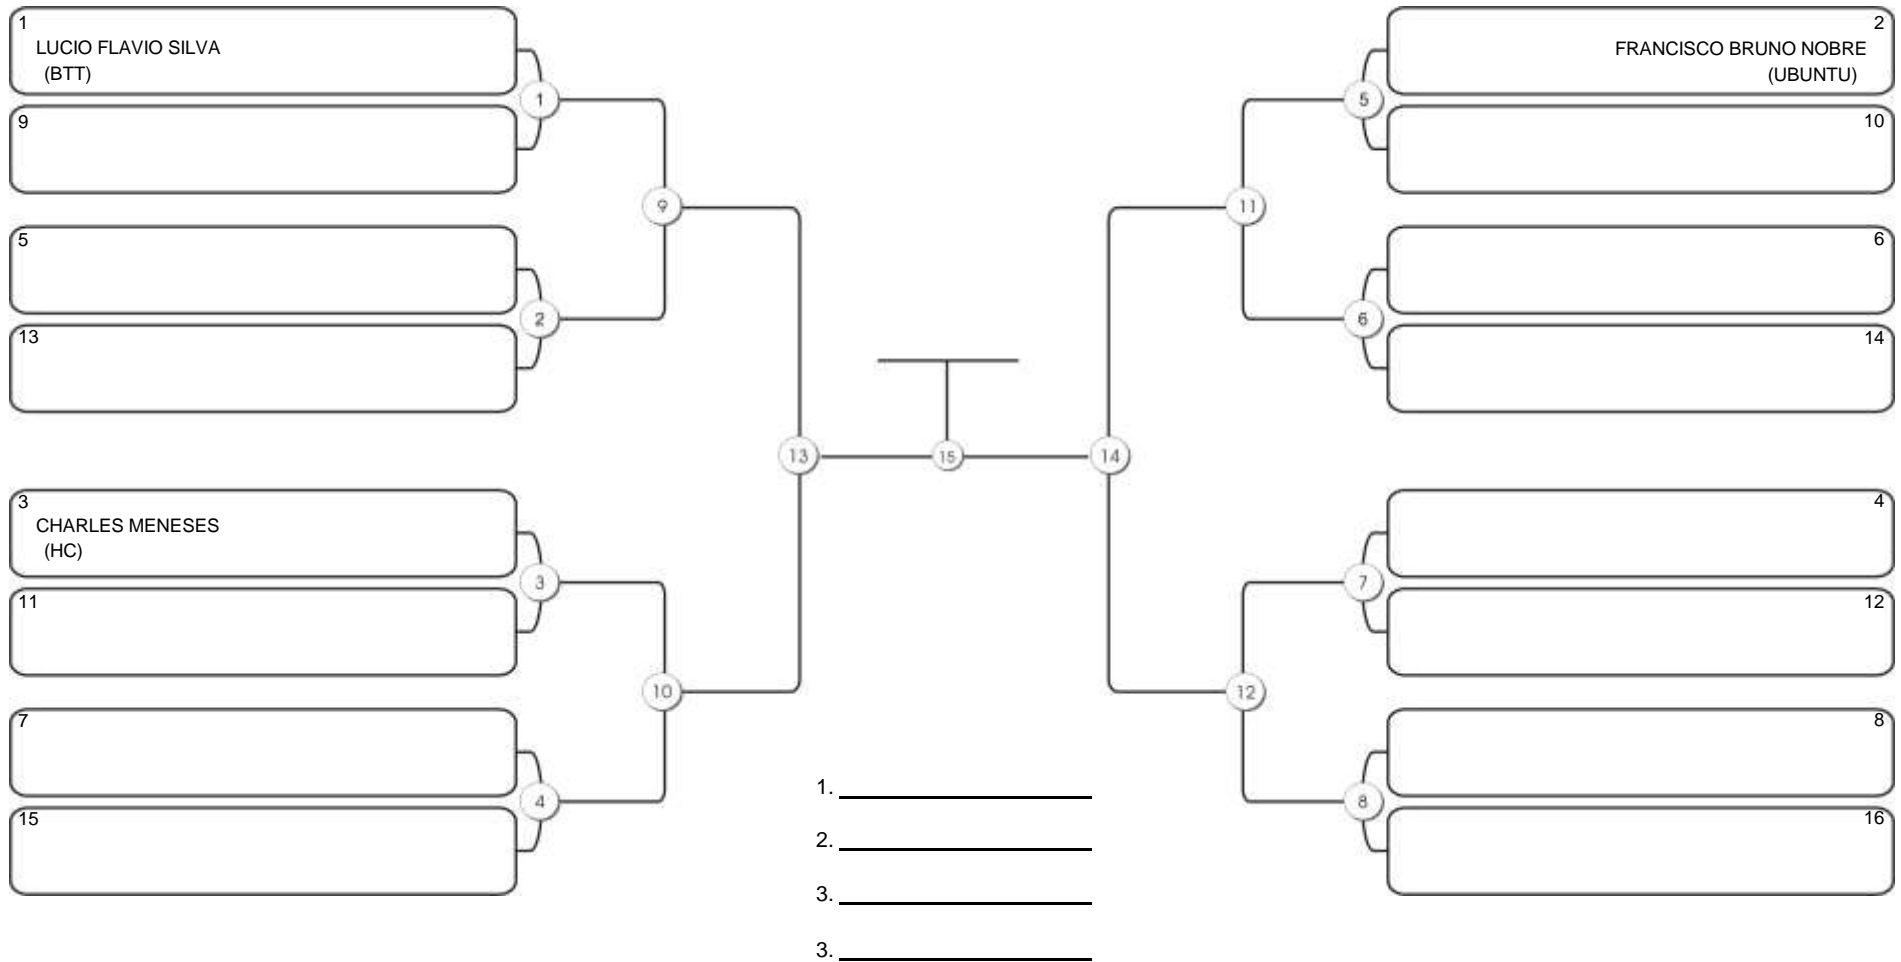

FORTAL CUP

GINASIO CARLOS ALBERTO PORTELA MARACANAU, 21 a 22 ago 2021

#3 Competidores

NO GI MASTER MASC MARROM ABSOLUTO

Responsável: _____
Nome: _____
Assinatura: _____