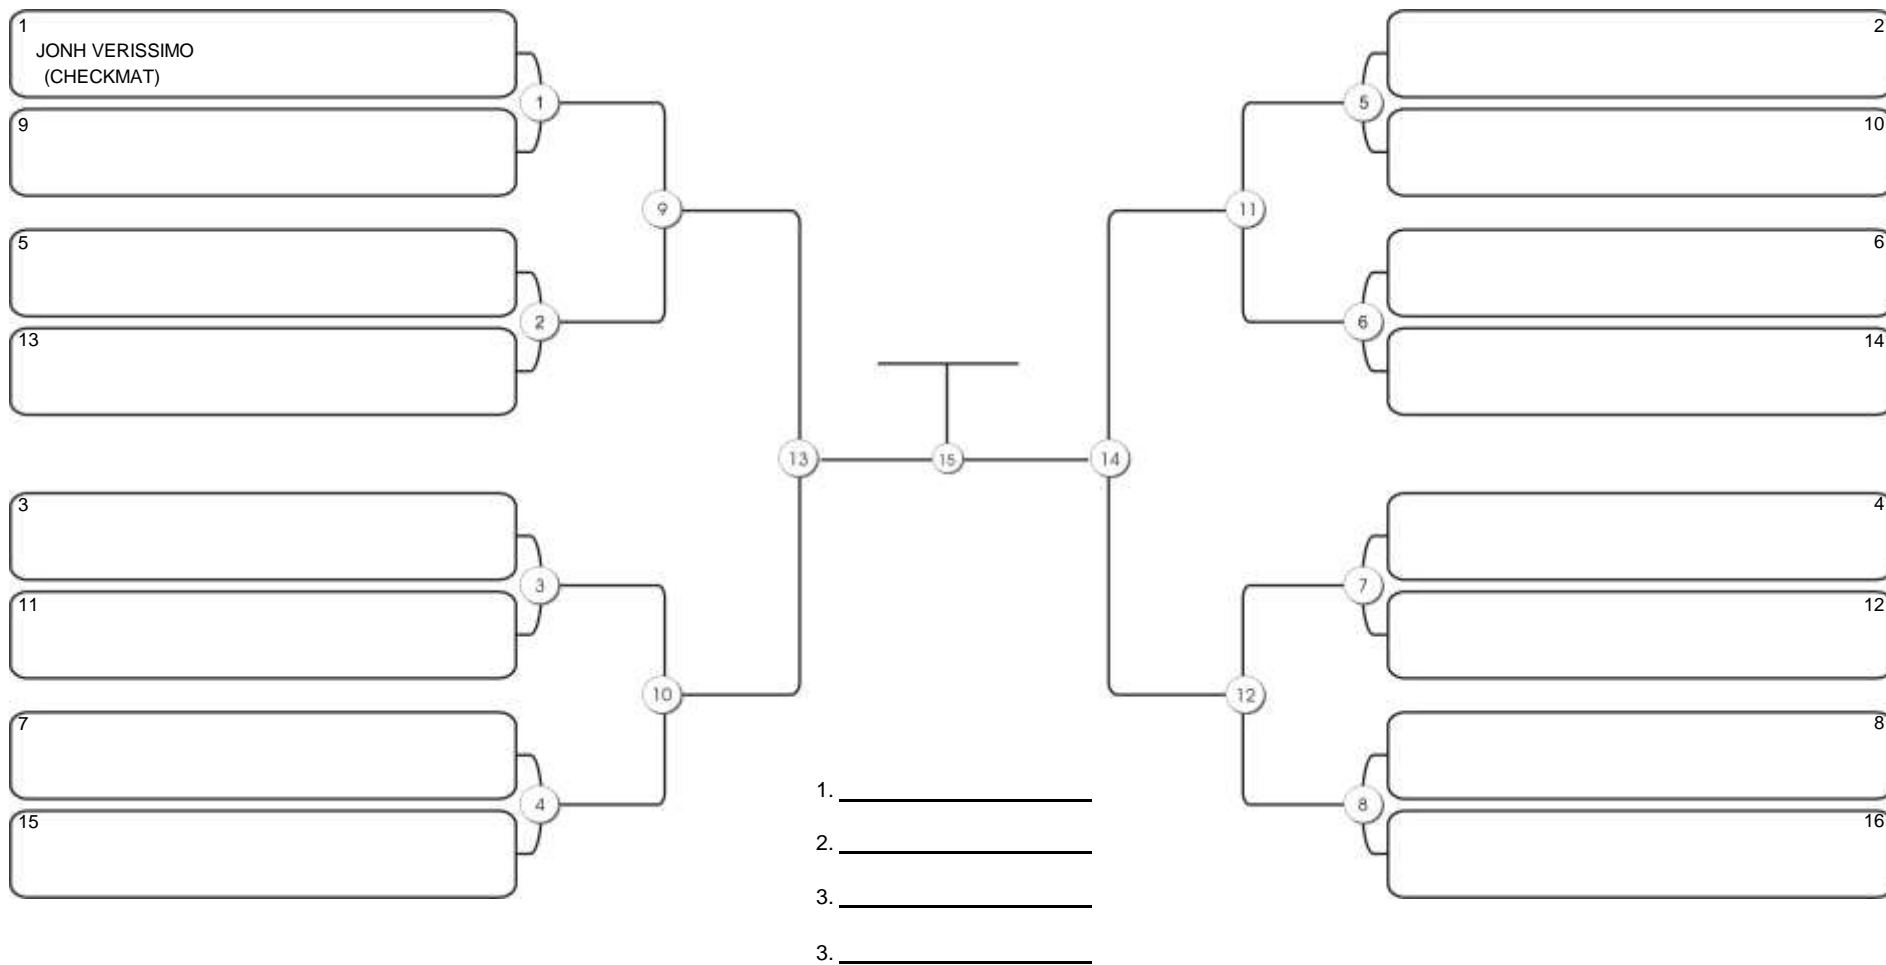

FORTAL CUP

GINASIO CARLOS ALBERTO PORTELA MARACANAU, 21 a 22 ago 2021

#1 Competidores

NO GI INFANTIL B MASC BRANCA-CINZA LEVE

Responsável: _____
Nome: _____
Assinatura: _____