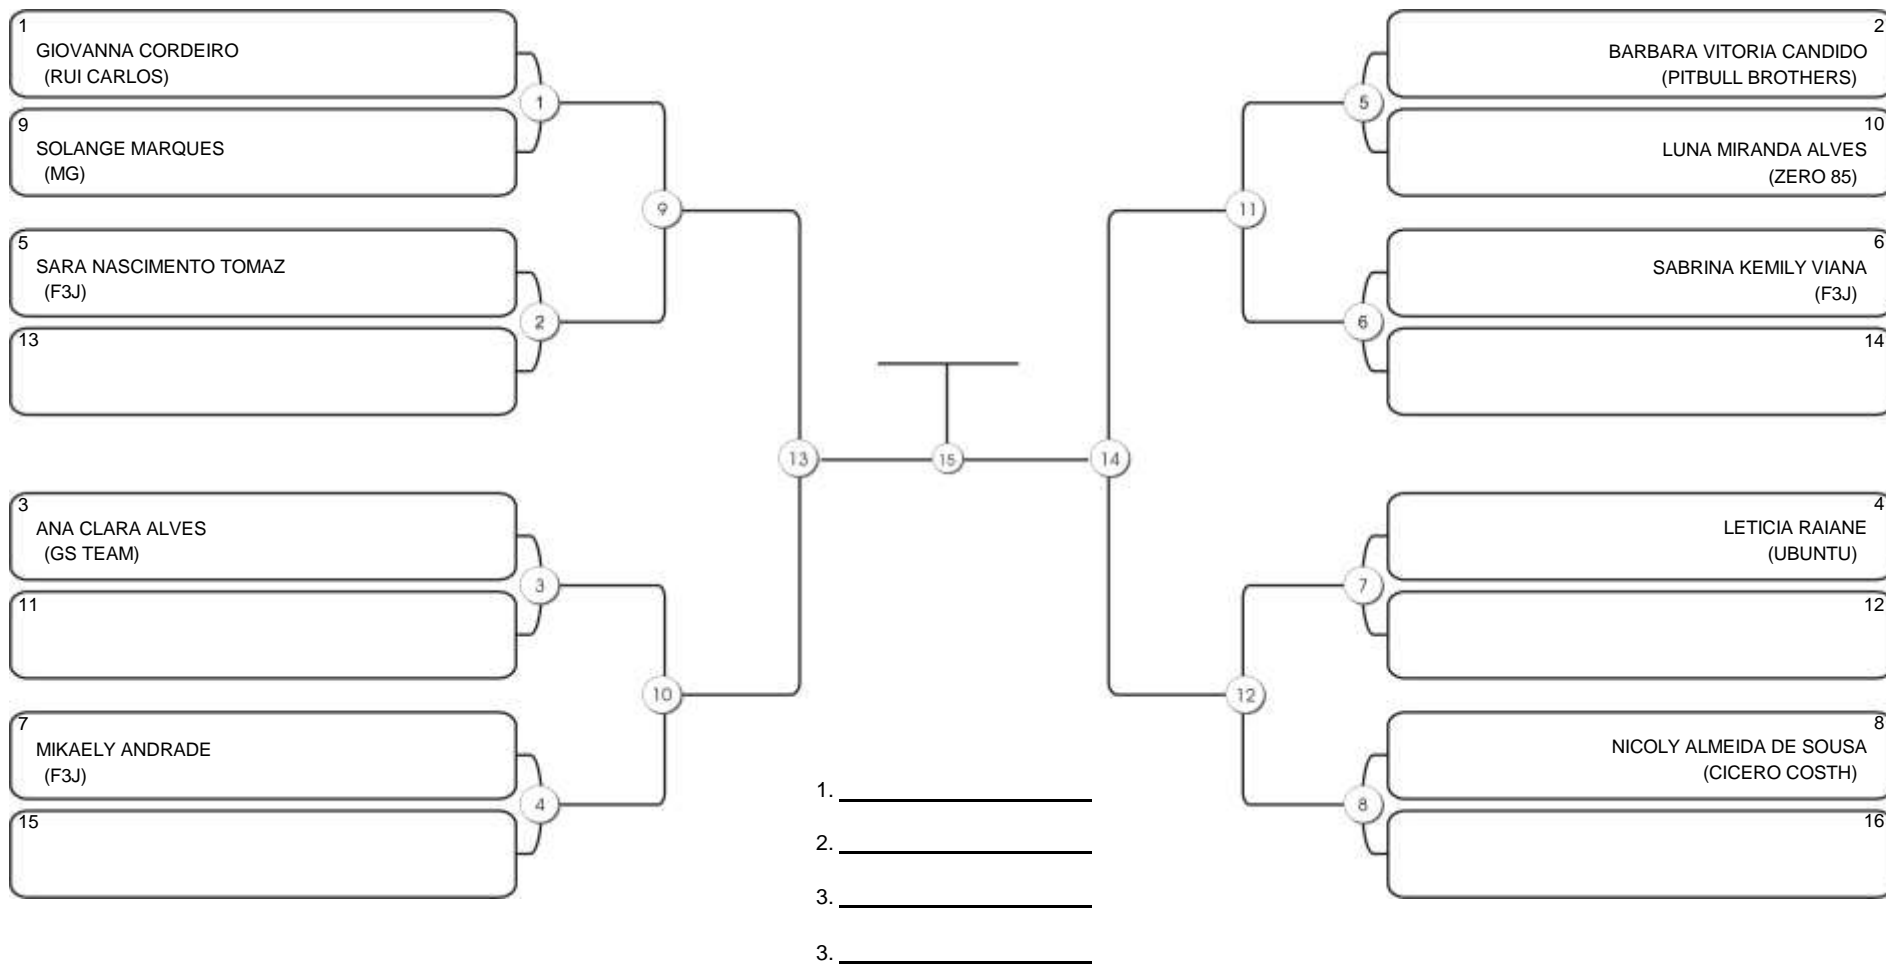

FORTAL CUP

GINASIO CARLOS ALBERTO PORTELA MARACANAU, 21 a 22 ago 2021

#10 Competidores

INFA JUVENIL B 14 15 FEM AMAREL-LARANJA-VERDE PESADÍSSIMO

Responsável: _____
Nome: _____
Assinatura: _____