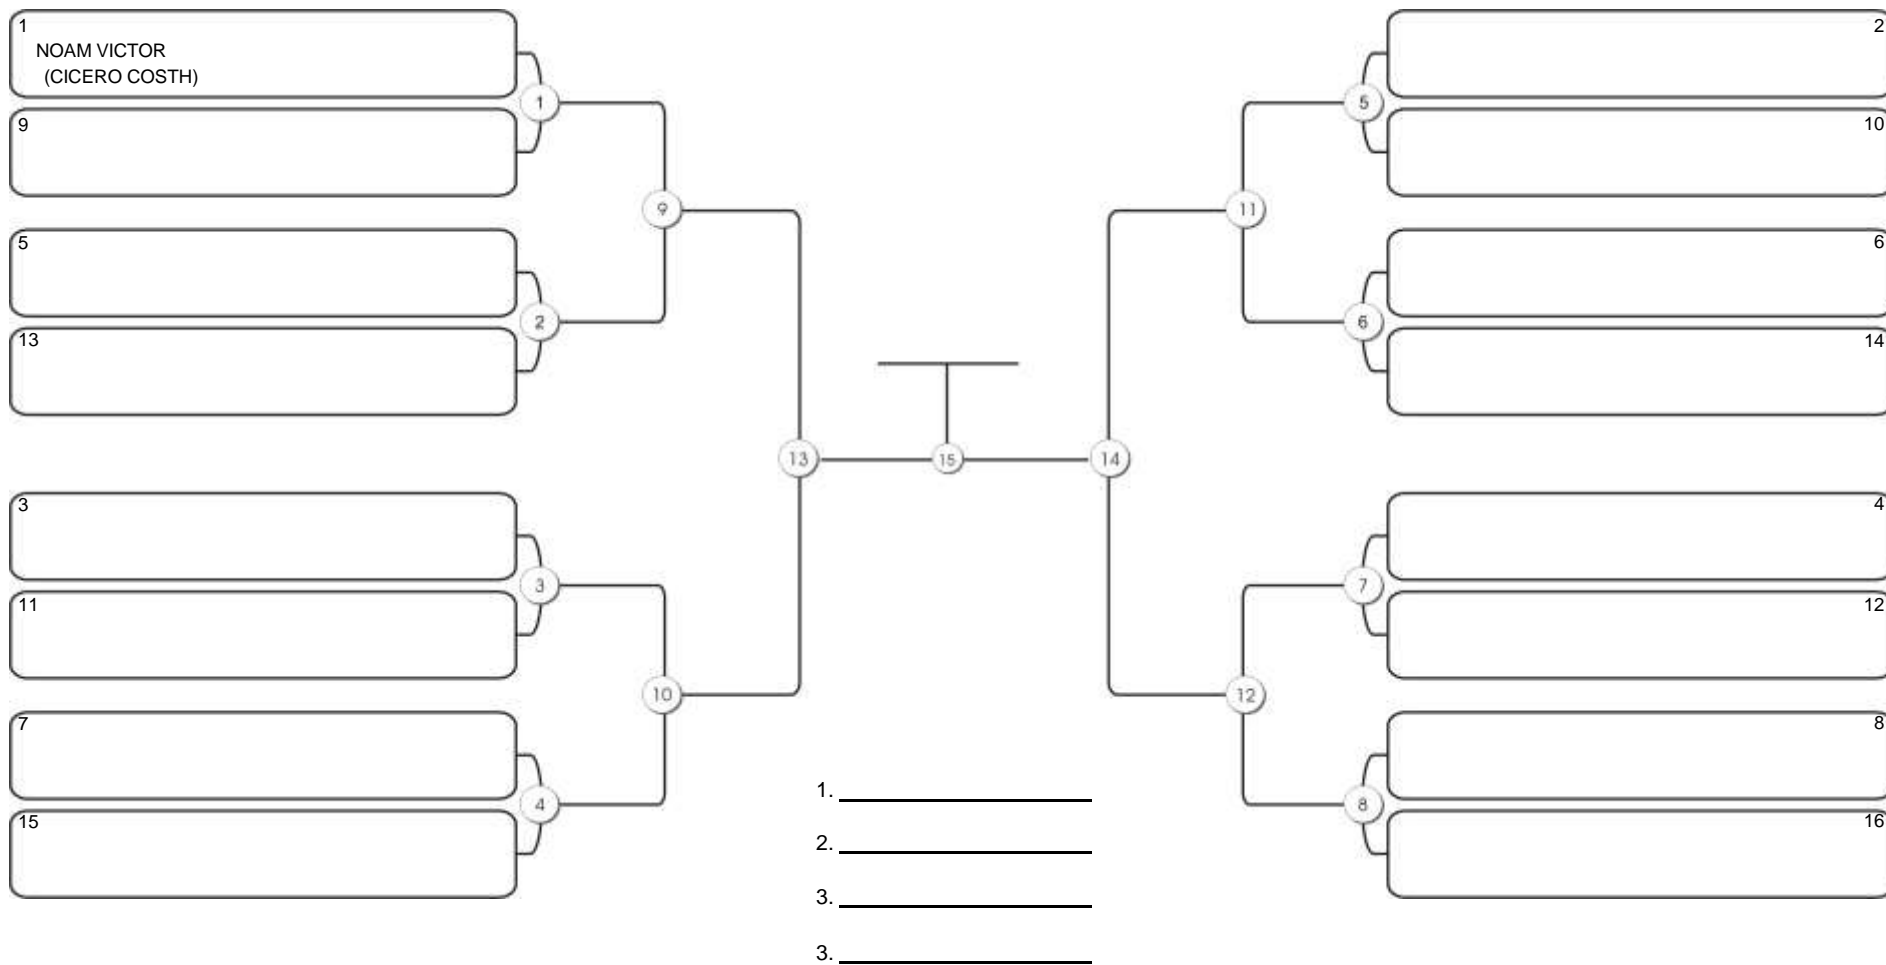

FORTAL CUP

GINASIO CARLOS ALBERTO PORTELA MARACANAU, 21 a 22 ago 2021

NO GI INF JUV B MASC BRANCA PENA

Responsável: _____
Nome: _____
Assinatura: _____