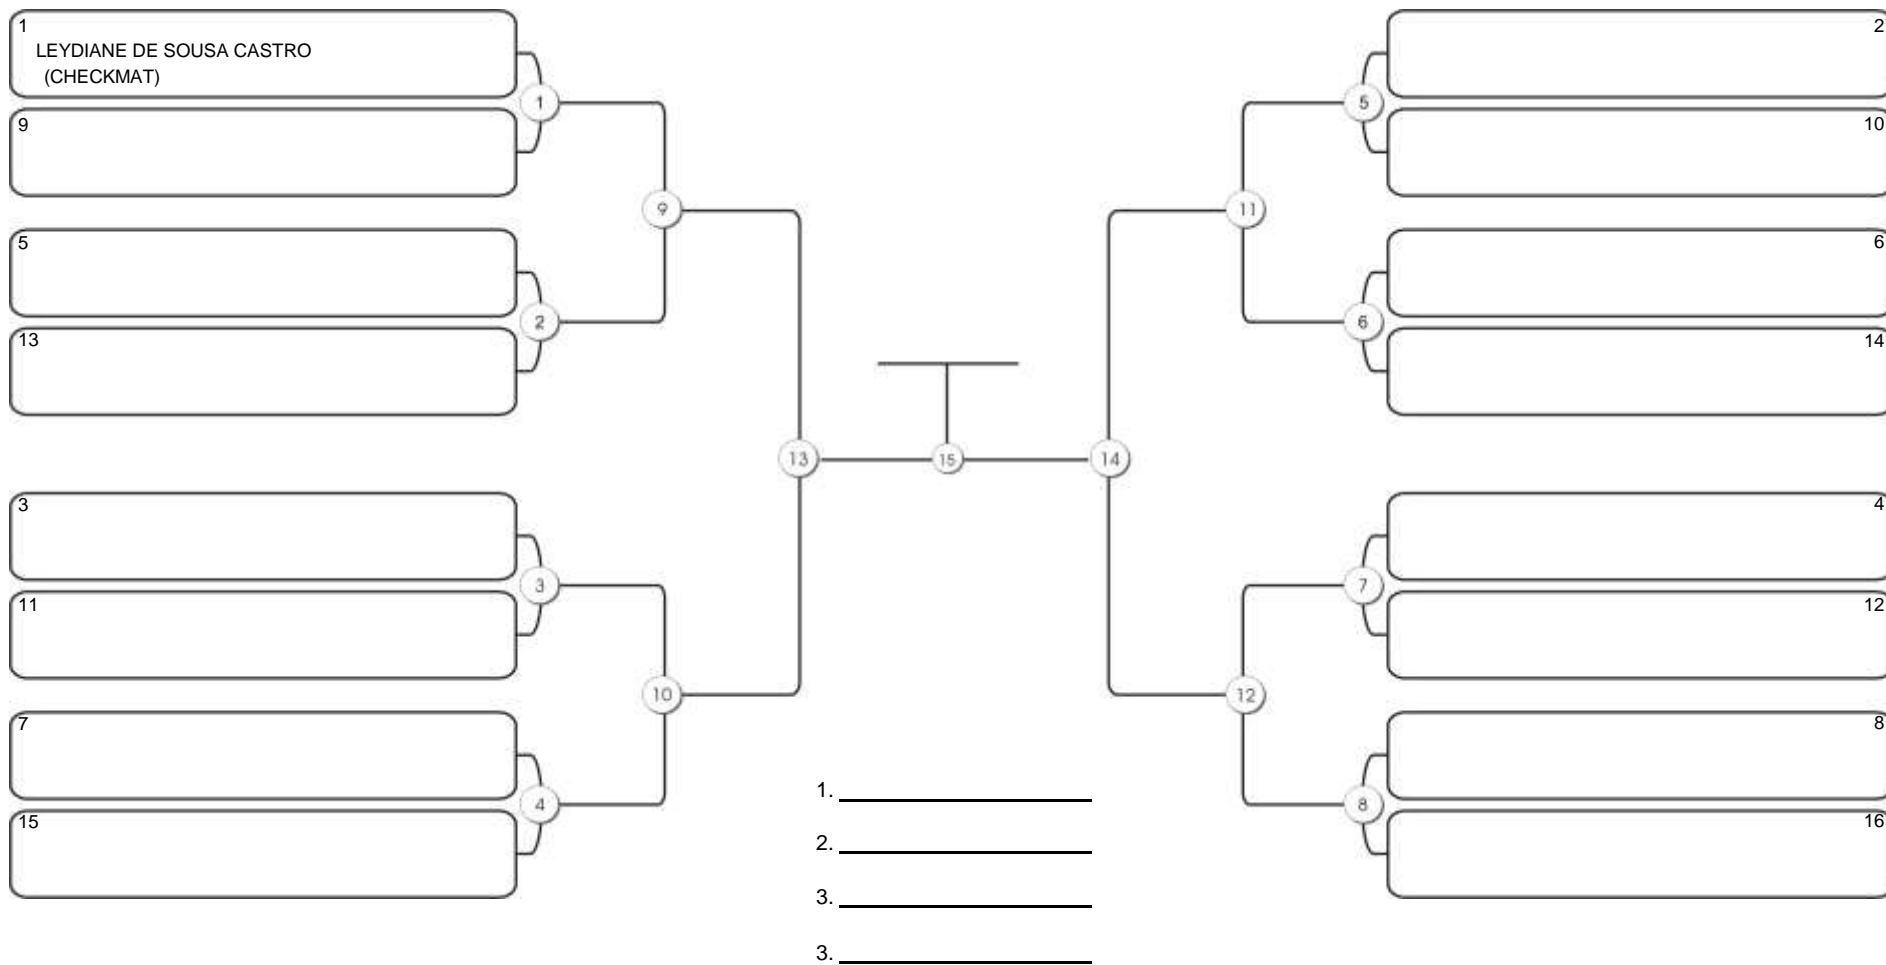

FORTAL CUP

GINASIO CARLOS ALBERTO PORTELA MARACANAU, 21 a 22 ago 2021

#1 Competidores

MASTER FEM ROXA ABSOLUTO

Responsável: _____
Nome: _____
Assinatura: _____