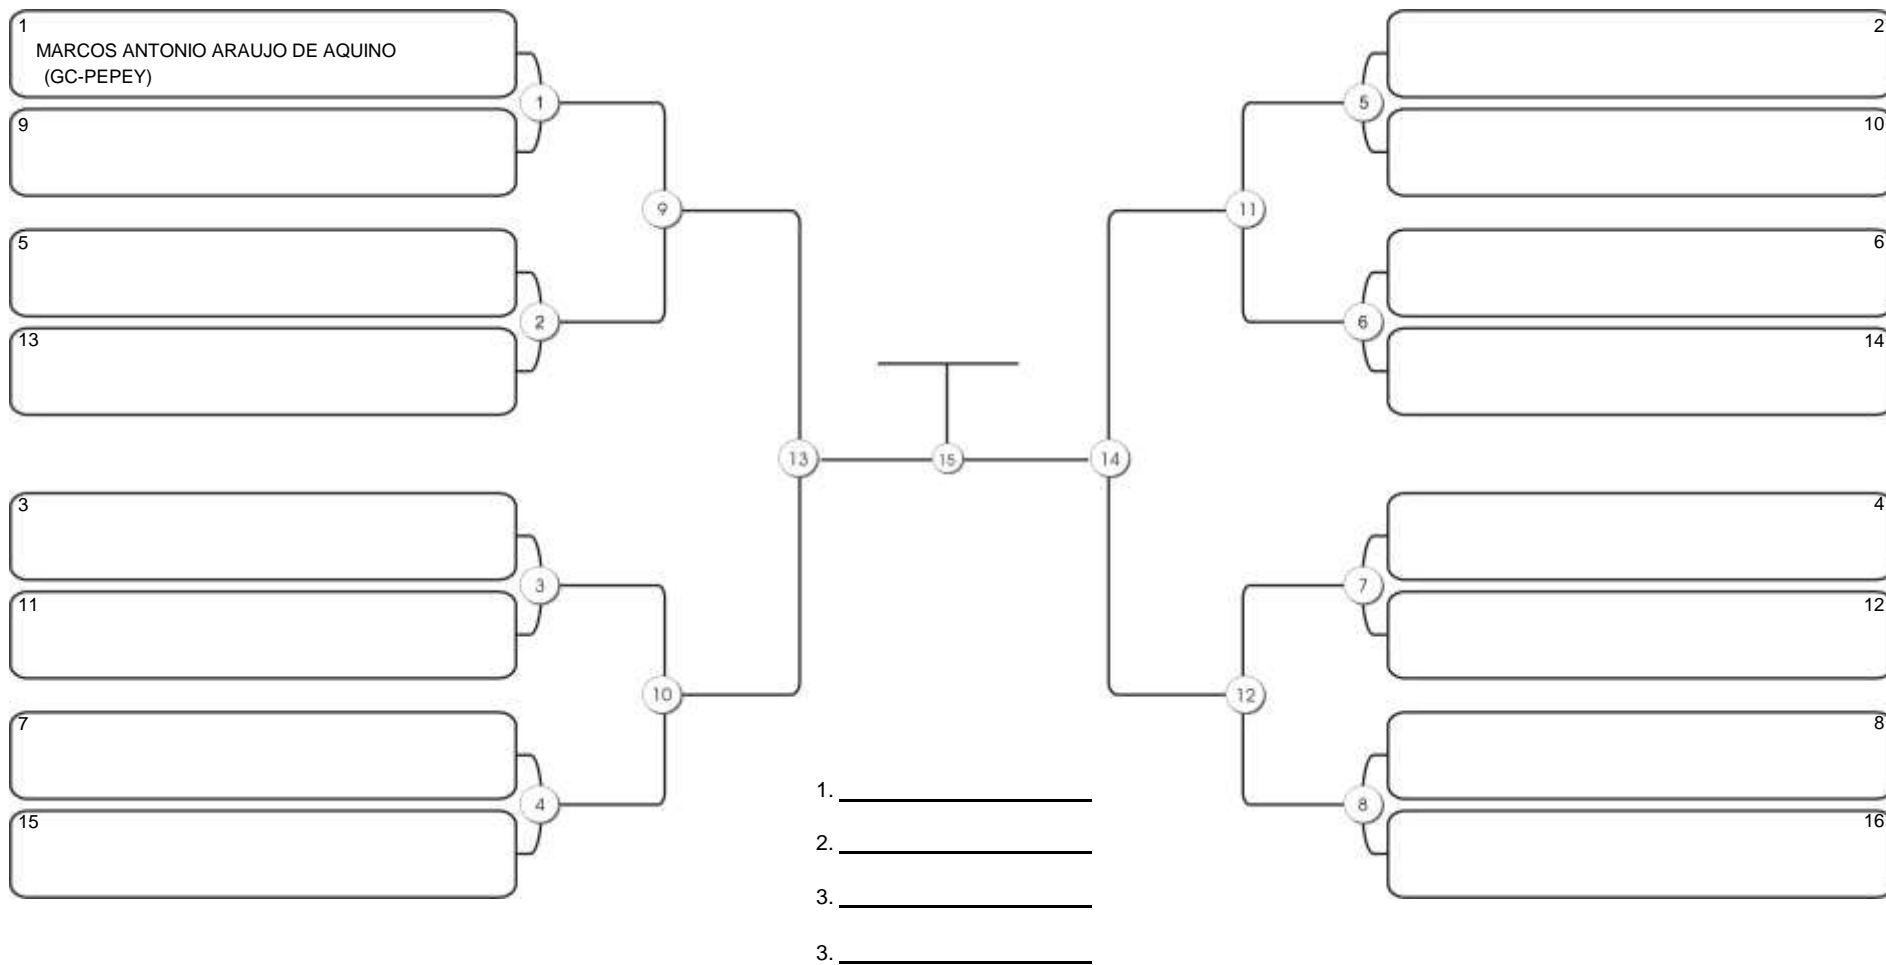

FORTAL CUP

GINASIO CARLOS ALBERTO PORTELA MARACANAU, 21 a 22 ago 2021

SÊNIOR 1 MASC MARROM MÉDIO

Responsável: _____
Nome: _____
Assinatura: _____