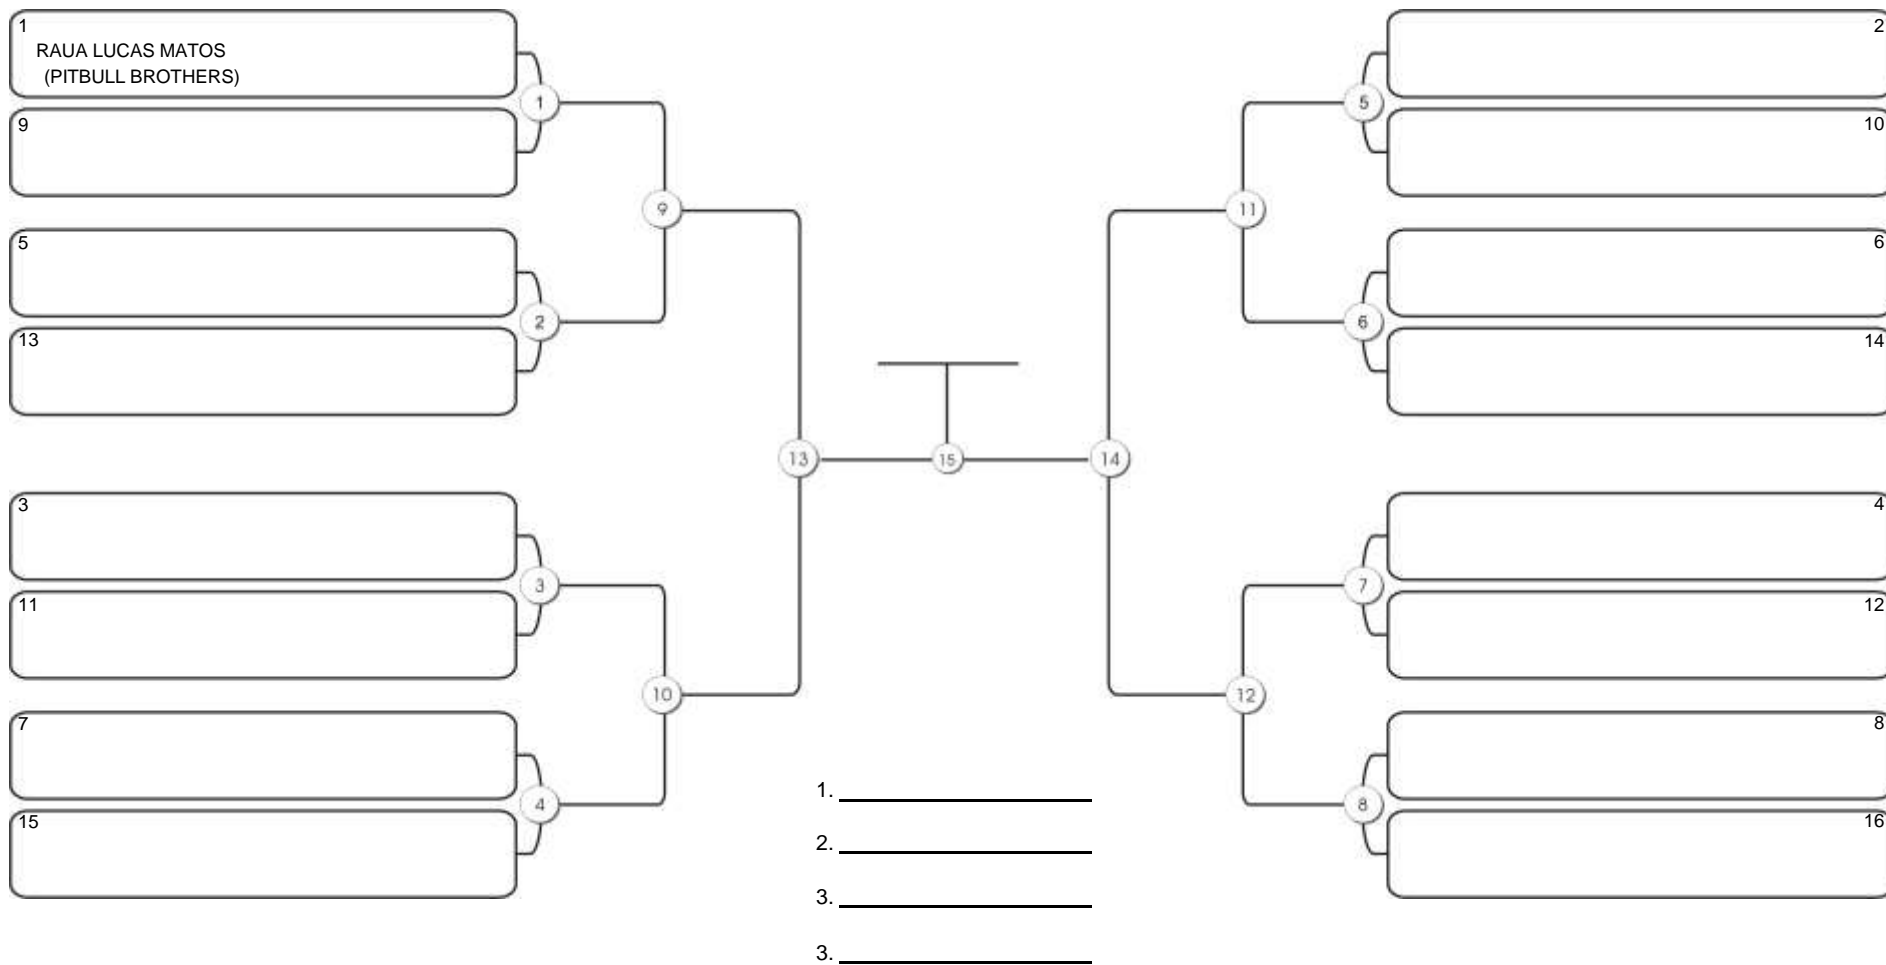

FORTAL CUP

GINASIO CARLOS ALBERTO PORTELA MARACANAU, 21 a 22 ago 2021

#1 Competidores

NO GI INF JUV B MASC AMAREL-LARANJA-VERDE MEIO-PESADO

Responsável: _____
Nome: _____
Assinatura: _____