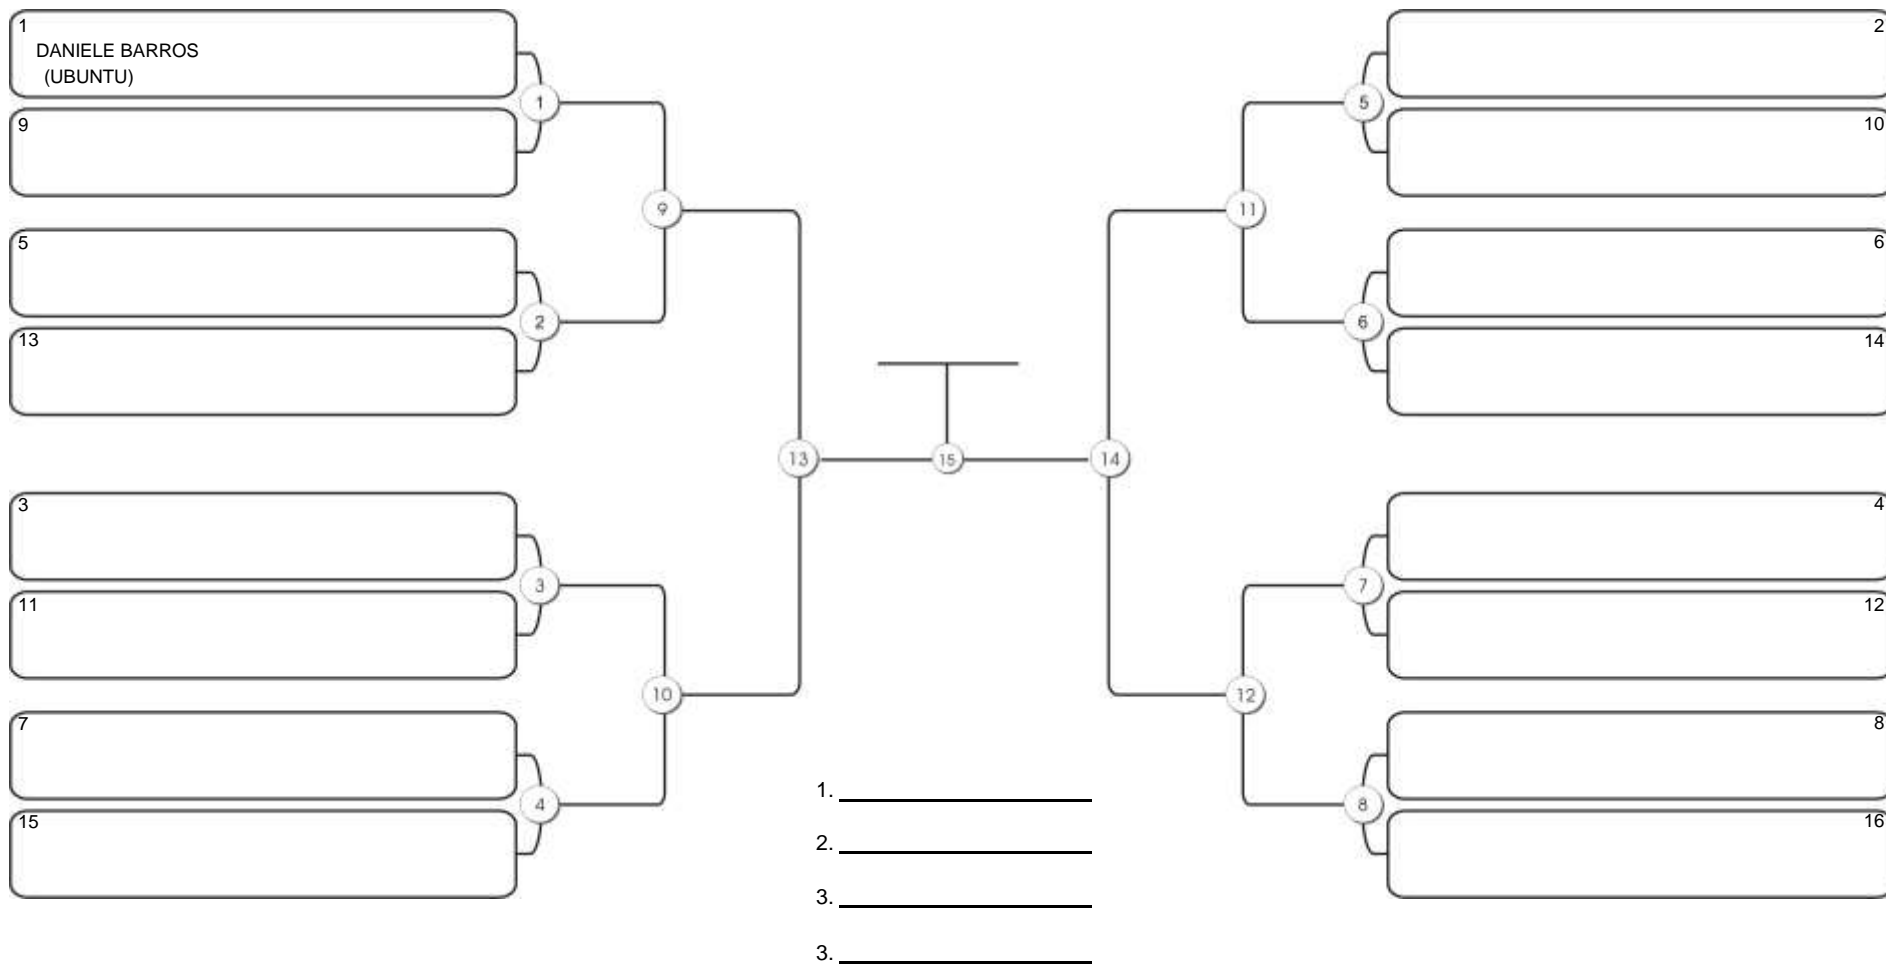

FORTAL CUP

GINASIO CARLOS ALBERTO PORTELA MARACANAU, 21 a 22 ago 2021

MASTER FEM MARROM MEIO-PESADO

Responsável: _____

Nome: _____

Assinatura: _____