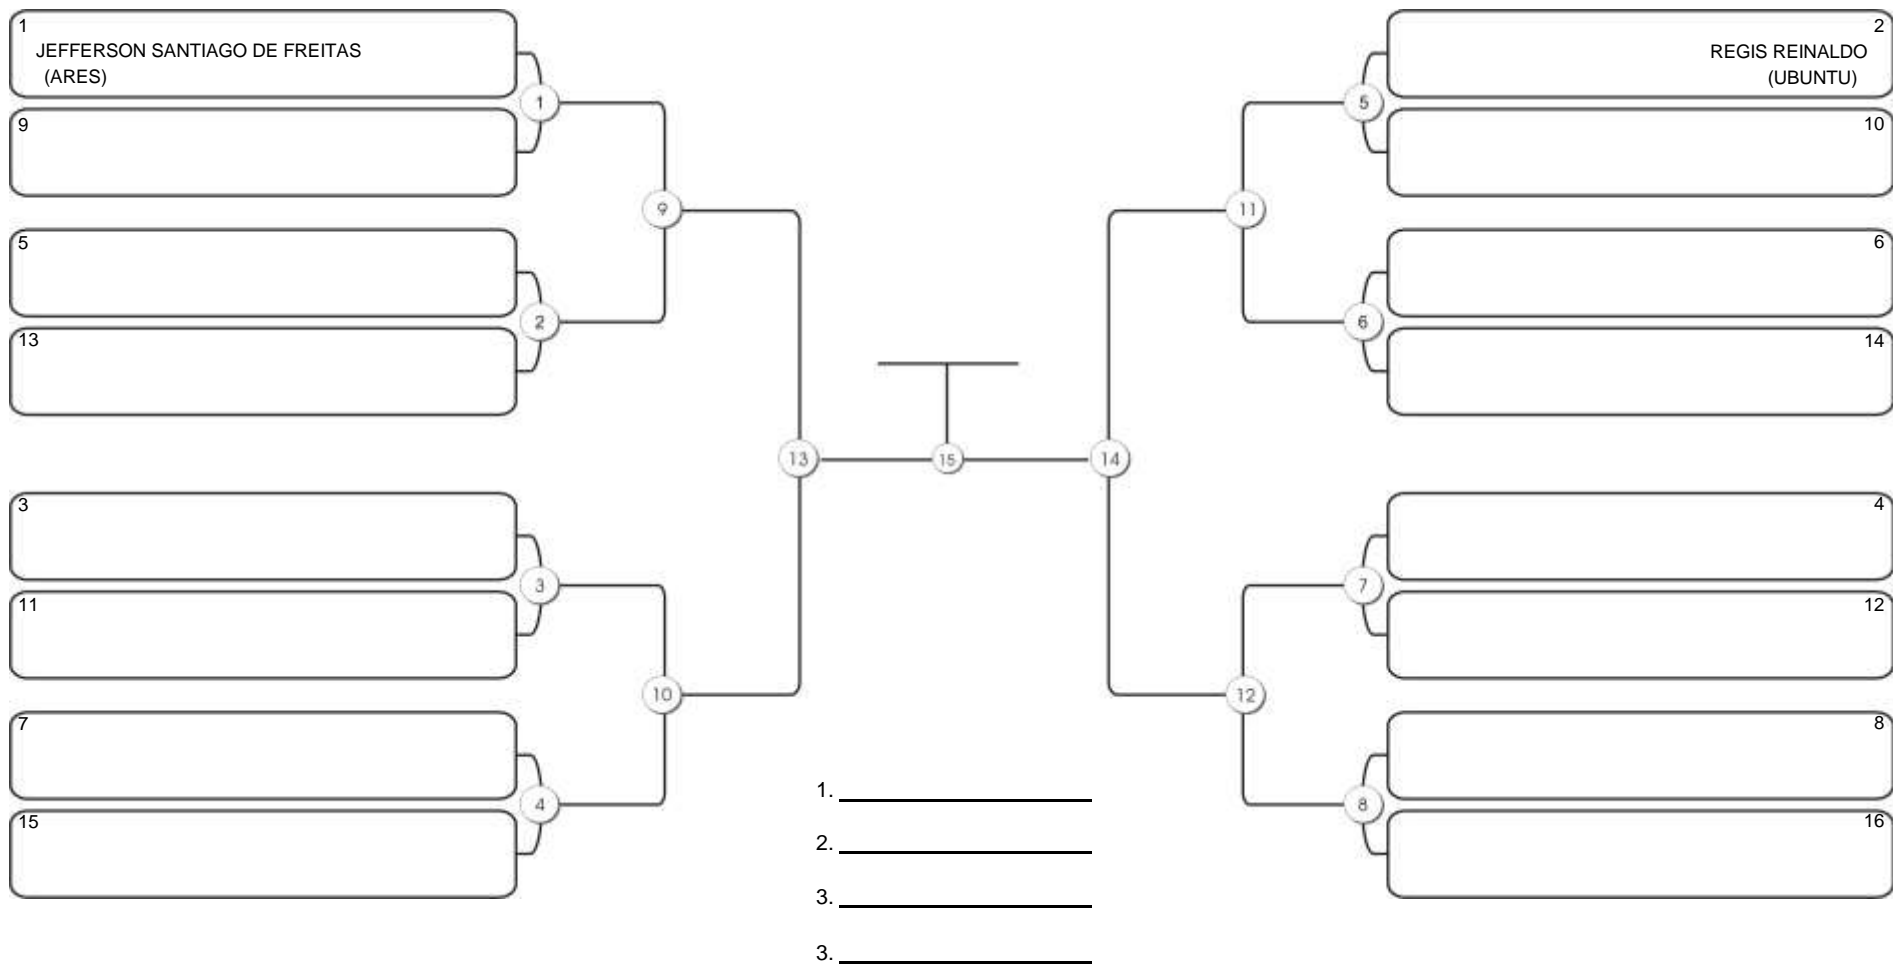

FORTAL CUP

GINASIO CARLOS ALBERTO PORTELA MARACANAU, 21 a 22 ago 2021

#2 Competidores

SÊNIOR 1 MASC ROXA ABSOLUTO

Responsável: _____

Nome: _____

Assinatura: _____