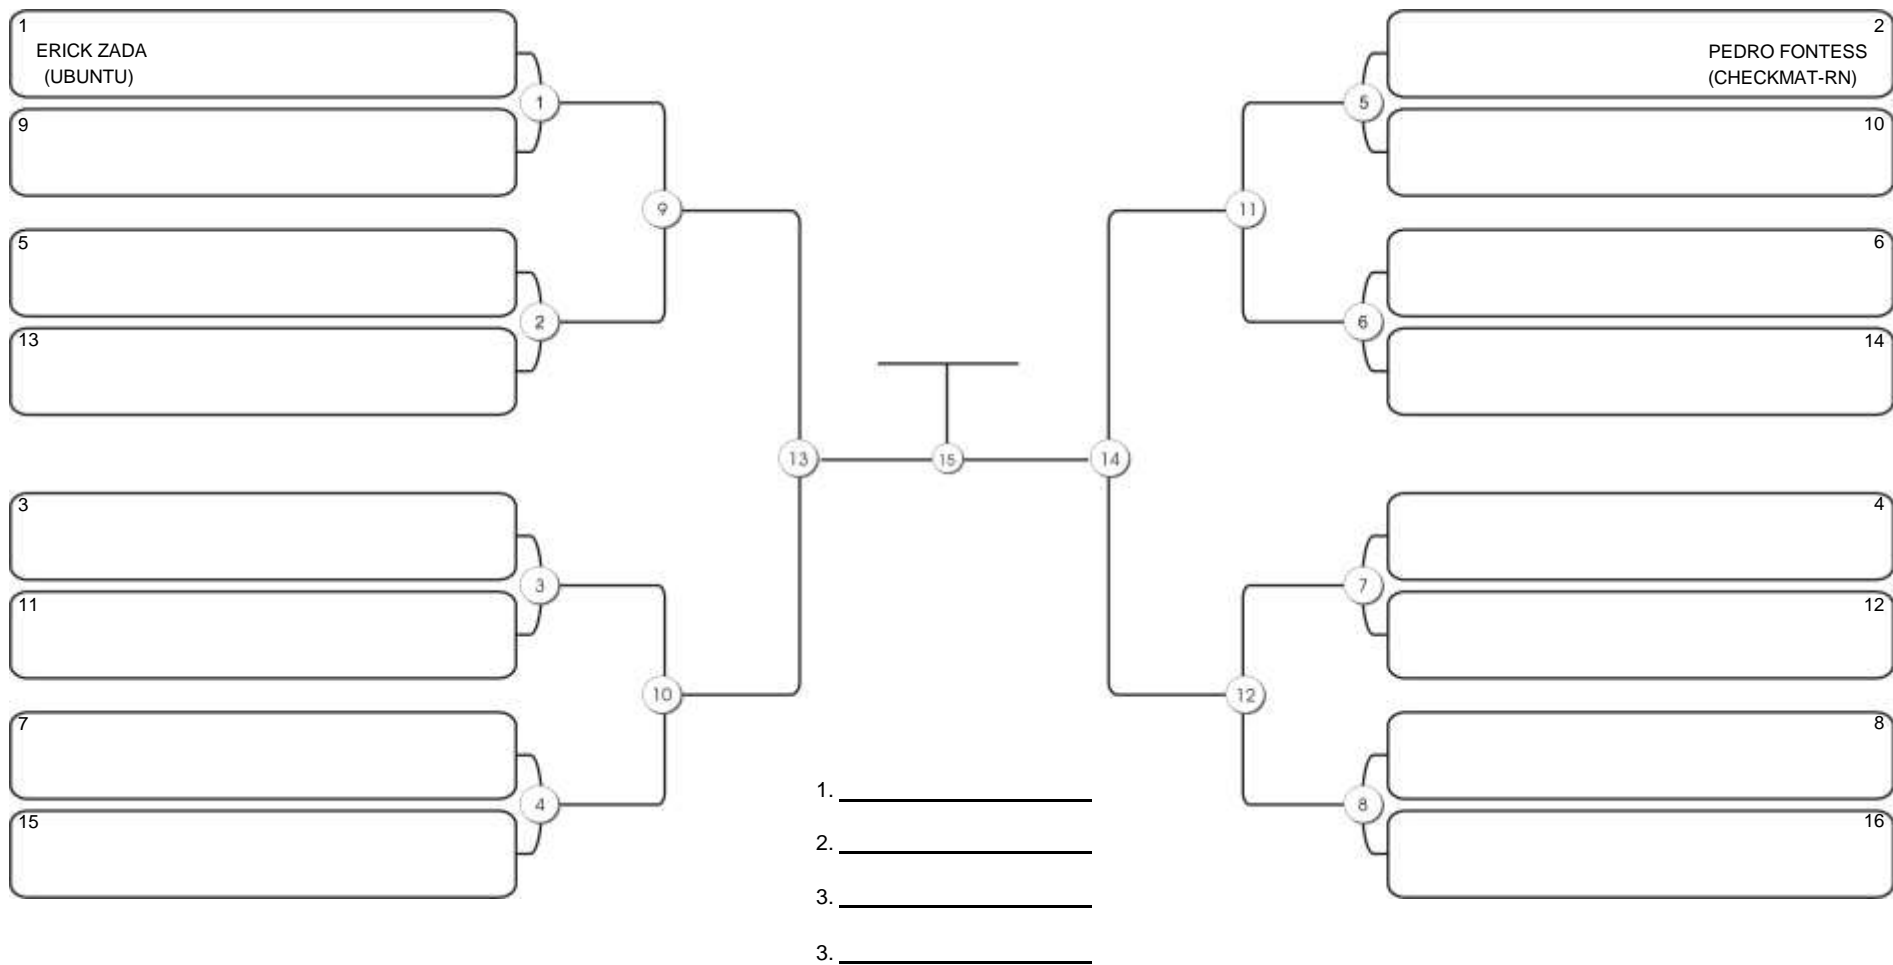

FORTAL CUP

GINASIO CARLOS ALBERTO PORTELA MARACANAU, 21 a 22 ago 2021

#2 Competidores

NO GI INF JUV B MASC AMAREL-LARANJA-VERDE MÉDIO

Responsável: _____
Nome: _____
Assinatura: _____